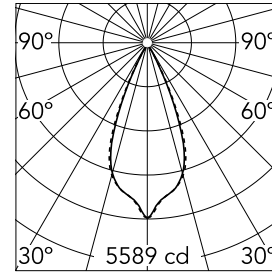

Light Shadow Adjustable Trim 12 Spots Optic Wide Flood

03.7326.40A - White/Chrome

Recessed integrated luminaire with 12 LED lighting spots. Remote power supply included (220-240V).

Main specifications

Number of heads	1	Net lumen (lm)	2681
Lamp category	LED	Mountings	Ceiling recessed
Power (W)	32.4W	Environment	Indoor dry location
CCT (K)	2700K		
CRI	90		

Optical

Lighting type	Direct
LED type	Power LED
Light distribution	Symmetric
Optical type	Wide flood
Beam angle (°)	44
Beam angle C90-270 (°)	44

Beam Angle:	44°		
h(m)	E(lx)	D(m)	
1	5589	0.80	
2	1397	1.60	
3	621	2.40	
4	349	3.19	
5	224	3.99	

Luminous flux luminaire
2681 lm (EXTREME CUT OFF)

Electrical

Frequency (Hz)	50/60	Insulation class	II
Voltage (V)	220.00		
Dimmable	No		
Driver	Remote included		
Emergency	Without		

Physical

Color	White/Chrome	Tilt (°)	30
Orientation	Adjustable	Length (mm)	436
Trim	yes		
Recessed depth (mm)	75		
Weight (kg)	0.66		