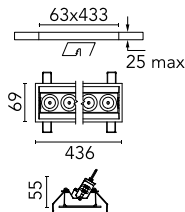

Light Shadow Adjustable Trim 12 Spots Optic Wide Flood

03.7326.40A - White/Chrome

Recessed integrated luminaire with 12 LED lighting spots. Remote power supply included (220-240V).

Main specifications

Number of heads	1	Net lumen (lm)	2681
Lamp category	LED	Mountings	Ceiling recessed
Power (W)	32.4W	Environment	Indoor dry location
CCT (K)	2700K		
CRI	90		

Optical

Lighting type	Direct
LED type	Power LED
Light distribution	Symmetric
Optical type	Wide flood
Beam angle (°)	44
Beam angle C90-270 (°)	44

Beam Angle:	44°		
h(m)	E(lx)	D(m)	
1	5589	0.80	
2	1397	1.60	
3	621	2.40	
4	349	3.19	
5	224	3.99	

Luminous flux luminaire
2681 lm (EXTREME CUT OFF)

Electrical

Frequency (Hz)	50/60	Insulation class	II
Voltage (V)	220.00		
Dimmable	No		
Driver	Remote included		
Emergency	Without		

Physical

Color	White/Chrome	Tilt (°)	30
Orientation	Adjustable	Length (mm)	436
Trim	yes		
Recessed depth (mm)	75		
Weight (kg)	0.66		