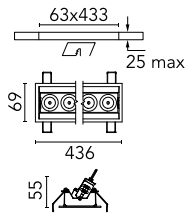

Light Shadow Adjustable Trim 12 Spots Optic Wide Flood

03.7326.14A - Black/Chrome

Recessed integrated luminaire with 12 LED lighting spots. Remote power supply included (220-240V).

Main specifications

Number of heads	1	Net lumen (lm)	2681
Lamp category	LED	Mountings	Ceiling recessed
Power (W)	32.4W	Environment	Indoor
CCT (K)	2700K		
CRI	90		

Optical

Lighting type	Direct
LED type	Power LED
Light distribution	Symmetric
Optical type	Wide flood
Beam angle (°)	44
Beam angle C90-270 (°)	44

Beam Angle:	44°		
h(m)	E(lx)	D(m)	
1	5589	0.80	
2	1397	1.60	
3	621	2.40	
4	349	3.19	
5	224	3.99	

Luminous flux luminaire
2681 lm (EXTREME CUT OFF)

Electrical

Frequency (Hz)	50/60	Emergency	Without
Voltage (V)	220.00	Insulation class	II
Dimmable	No		
Driver	Remote		
Driver type	Electronic		

Physical

Color	Black/Chrome	Tilt (°)	30
Orientation	Adjustable	Length (mm)	436
Trim	yes		
Recessed depth (mm)	75		
Weight (kg)	0.66		