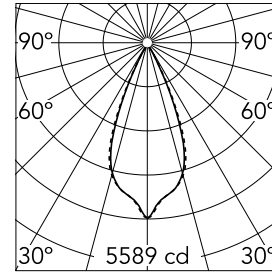

Light Shadow Adjustable Trim 12 Spots Optic Wide Flood

03.7326.14A - Black/Chrome

Recessed integrated luminaire with 12 LED lighting spots. Remote power supply included (220-240V).

Main specifications

Number of heads	1	Net lumen (lm)	2681
Lamp category	LED	Mountings	Ceiling recessed
Power (W)	32.4W	Environment	Indoor
CCT (K)	2700K		
CRI	90		

Optical

Lighting type	Direct
LED type	Power LED
Light distribution	Symmetric
Optical type	Wide flood
Beam angle (°)	44
Beam angle C90-270 (°)	44

Beam Angle:	44°		
h(m)	E(lx)	D(m)	
1	5589	0.80	
2	1397	1.60	
3	621	2.40	
4	349	3.19	
5	224	3.99	

Luminous flux luminaire
2681 lm (EXTREME CUT OFF)

Electrical

Frequency (Hz)	50/60	Emergency	Without
Voltage (V)	220.00	Insulation class	II
Dimmable	No		
Driver	Remote		
Driver type	Electronic		

Physical

Color	Black/Chrome	Tilt (°)	30
Orientation	Adjustable	Length (mm)	436
Trim	yes		
Recessed depth (mm)	75		
Weight (kg)	0.66		