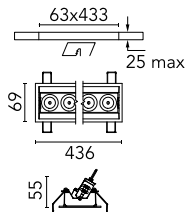

Electrical

Frequency (Hz)	50/60	Emergency	Without
Voltage (V)	220.00	Insulation class	II
Dimmable	No		
Driver	Remote		
Driver type	Electronic		

Physical

Color	White/Black	Tilt (°)	30
Orientation	Adjustable	Length (mm)	436
Trim	yes		
Recessed depth (mm)	75		
Weight (kg)	0.66		

Note

Pre-Installation frame not required.