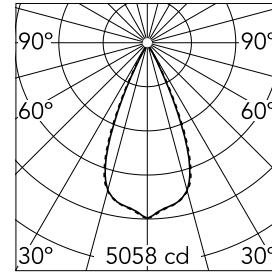

## Light Shadow Adjustable Trim 12 Spots Optic Wide Flood

■ 03.7325.40A - White/Black

Recessed integrated luminaire with 12 LED lighting spots. Remote power supply included (220-240V).

### Optical

<b>Lighting type</b>	Direct
<b>LED type</b>	Power LED
<b>Light distribution</b>	Symmetric
<b>Optical type</b>	Wide flood
<b>Beam angle (°)</b>	46
<b>Beam angle C90-270 (°)</b>	46

<b>Beam Angle: 46°</b>		
<b>h(m)</b>	<b>E(lx)</b>	<b>D(m)</b>
1	5058	0.84
2	1264	1.69
3	562	2.53
4	316	3.38
5	202	4.22

Luminous flux luminaire  
2666 lm (EXTREME CUT OFF)

### Physical

<b>Color</b>	White/Black	<b>Tilt (°)</b>	30
<b>Orientation</b>	Adjustable	<b>Length (mm)</b>	436
<b>Trim</b>	yes		
<b>Recessed depth (mm)</b>	75		
<b>Weight (kg)</b>	0.66		