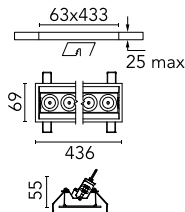

Electrical

Frequency (Hz)	50/60	Insulation class	II
Voltage (V)	220.00		
Dimmable	No		
Driver	Remote included		
Emergency	Without		

Physical

Color	White/White	Tilt (°)	30
Orientation	Adjustable	Length (mm)	436
Trim	yes		
Recessed depth (mm)	75		
Weight (kg)	0.66