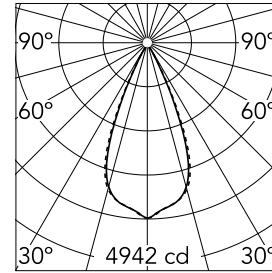

## Light Shadow Adjustable Trim 12 Spots Optic Wide Flood

03.7324.40A - White/White

Recessed integrated luminaire with 12 LED lighting spots. Remote power supply included (220-240V).

### Optical

<b>Lighting type</b>	Direct
<b>LED type</b>	Power LED
<b>Light distribution</b>	Symmetric
<b>Optical type</b>	Wide flood
<b>Beam angle (°)</b>	45
<b>Beam angle C90-270 (°)</b>	45

<b>Beam Angle:</b>	45°		
<b>h(m)</b>	<b>E(lx)</b>	<b>D(m)</b>	
1	4942	0.83	
2	1235	1.67	
3	549	2.50	
4	309	3.34	
5	198	4.17	

Luminous flux luminaire  
2652 lm (EXTREME CUT OFF)

### Physical

<b>Color</b>	White/White	<b>Tilt (°)</b>	30
<b>Orientation</b>	Adjustable	<b>Length (mm)</b>	436
<b>Trim</b>	yes		
<b>Recessed depth (mm)</b>	75		
<b>Weight (kg)</b>	0.66		