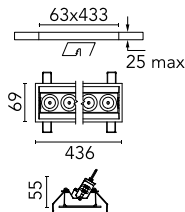

Light Shadow Adjustable Trim 12 Spots Optic Wide Flood

03.7324.14A - Black/White

Recessed integrated luminaire with 12 LED lighting spots. Remote power supply included (220-240V).

Main specifications

Number of heads	1	Net lumen (lm)	2652
Lamp category	LED	Mountings	Ceiling recessed
Power (W)	32.4W	Environment	Indoor dry location
CCT (K)	2700K		
CRI	90		

Optical

Lighting type	Direct
LED type	Power LED
Light distribution	Symmetric
Optical type	Wide flood
Beam angle (°)	45
Beam angle C90-270 (°)	45

Beam Angle:	45°		
h(m)	E(lx)	D(m)	
1	4942	0.83	
2	1235	1.67	
3	549	2.50	
4	309	3.34	
5	198	4.17	

Luminous flux luminaire
2652 lm (EXTREME CUT OFF)

Electrical

Frequency (Hz)	50/60	Insulation class	II
Voltage (V)	220.00		
Dimmable	No		
Driver	Remote included		
Emergency	Without		

Physical

Color	Black/White	Tilt (°)	30
Orientation	Adjustable	Length (mm)	436
Trim	yes		
Recessed depth (mm)	75		
Weight (kg)	0.66		