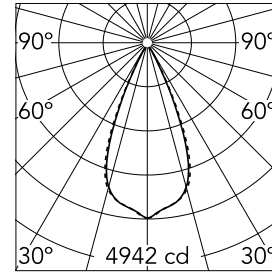

Light Shadow Adjustable Trim 12 Spots Optic Wide Flood

03.7324.14A - Black/White

Recessed integrated luminaire with 12 LED lighting spots. Remote power supply included (220-240V).

Main specifications

Number of heads	1	Net lumen (lm)	2652
Lamp category	LED	Mountings	Ceiling recessed
Power (W)	32.4W	Environment	Indoor dry location
CCT (K)	2700K		
CRI	90		

Optical

Lighting type	Direct
LED type	Power LED
Light distribution	Symmetric
Optical type	Wide flood
Beam angle (°)	45
Beam angle C90-270 (°)	45

Beam Angle:	45°		
h(m)	E(lx)	D(m)	
1	4942	0.83	
2	1235	1.67	
3	549	2.50	
4	309	3.34	
5	198	4.17	

Luminous flux luminaire
2652 lm (EXTREME CUT OFF)

Electrical

Frequency (Hz)	50/60	Insulation class	II
Voltage (V)	220.00		
Dimmable	No		
Driver	Remote included		
Emergency	Without		

Physical

Color	Black/White	Tilt (°)	30
Orientation	Adjustable	Length (mm)	436
Trim	yes		
Recessed depth (mm)	75		
Weight (kg)	0.66		