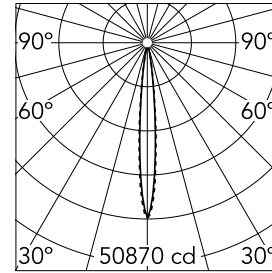

Light Shadow Adjustable Trim 12 Spots Optic Spot

03.8914.40A - White/Chrome

Recessed integrated luminaire with 12 LED lighting spots. Remote power supply included (220-240V).

Main specifications

Number of heads	1	Net lumen (lm)	2888
Lamp category	LED	Mountings	Ceiling recessed
Power (W)	32.4W	Environment	Indoor
CCT (K)	3000K		
CRI	90		

Optical

Lighting type	Direct
LED type	Power LED
Light distribution	Symmetric
Optical type	Spot
Beam angle (°)	10
Beam angle C90-270 (°)	10

Beam Angle:	10°	
h(m)	E(lx)	D(m)
1	50870	0.18
2	12718	0.36
3	5652	0.55
4	3179	0.73
5	2035	0.91

Luminous flux luminaire
2888 lm (EXTREME CUT OFF)

Electrical

Frequency (Hz)	50/60	Emergency	Without
Voltage (V)	220.00	Insulation class	II
Dimmable	No		
Driver	Remote		
Driver type	Electronic		

Physical

Color	White/Chrome	Tilt (°)	30
Orientation	Adjustable	Length (mm)	436
Trim	yes		
Recessed depth (mm)	75		
Weight (kg)	0.66		