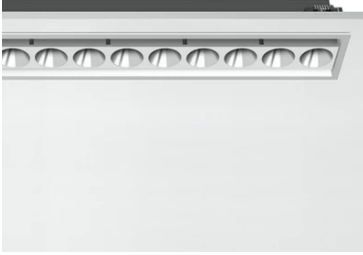

Light Shadow Adjustable Trim 12 Spots Optic Spot

03.8914.40A - White/Chrome

Recessed integrated luminaire with 12 LED lighting spots. Remote power supply included (220-240V).

Main specifications

Number of heads	1	Net lumen (lm)	2888
Lamp category	LED	Mountings	Ceiling recessed
Power (W)	32.4W	Environment	Indoor
CCT (K)	3000K		
CRI	90		

Optical

Lighting type	Direct
LED type	Power LED
Light distribution	Symmetric
Optical type	Spot
Beam angle (°)	10
Beam angle C90-270 (°)	10

Beam Angle:	10°	
h(m)	E(lx)	D(m)
1	50870	0.18
2	12718	0.36
3	5652	0.55
4	3179	0.73
5	2035	0.91

Luminous flux luminaire
2888 lm (EXTREME CUT OFF)

Electrical

Frequency (Hz)	50/60	Emergency	Without
Voltage (V)	220.00	Insulation class	II
Dimmable	No		
Driver	Remote		
Driver type	Electronic		

Physical

Color	White/Chrome	Tilt (°)	30
Orientation	Adjustable	Length (mm)	436
Trim	yes		
Recessed depth (mm)	75		
Weight (kg)	0.66		