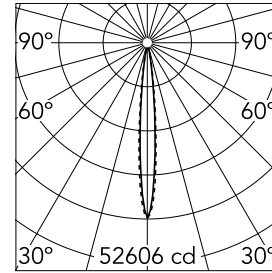

Light Shadow Adjustable Trim 12 Spots Optic Spot

03.8912.40A - White/White

Recessed integrated luminaire with 12 LED lighting spots. Remote power supply included (220-240V).

Main specifications

Number of heads	1	Net lumen (lm)	2876
Lamp category	LED	Mountings	Ceiling recessed
Power (W)	32.4W	Environment	Indoor dry location
CCT (K)	3000K		
CRI	90		

Optical

Lighting type	Direct
LED type	Power LED
Light distribution	Symmetric
Optical type	Spot
Beam angle (°)	10
Beam angle C90-270 (°)	10

Beam Angle:	10°	
h(m)	E(lx)	D(m)
1	52606	0.17
2	13152	0.35
3	5845	0.52
4	3288	0.70
5	2104	0.87

Luminous flux luminaire
2876 lm (EXTREME CUT OFF)

Electrical

Frequency (Hz)	50/60	Insulation class	II
Voltage (V)	220.00		
Dimmable	No		
Driver	Remote included		
Emergency	Without		

Physical

Color	White/White	Tilt (°)	30
Orientation	Adjustable	Length (mm)	436
Trim	yes		
Recessed depth (mm)	75		
Weight (kg)	0.66		