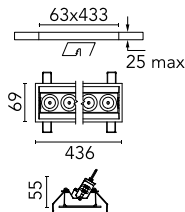

Light Shadow Adjustable Trim 12 Spots Optic Spot

03.8912.40A - White/White

Recessed integrated luminaire with 12 LED lighting spots. Remote power supply included (220-240V).

Main specifications

Number of heads	1	Net lumen (lm)	2876
Lamp category	LED	Mountings	Ceiling recessed
Power (W)	32.4W	Environment	Indoor dry location
CCT (K)	3000K		
CRI	90		

Optical

Lighting type	Direct
LED type	Power LED
Light distribution	Symmetric
Optical type	Spot
Beam angle (°)	10
Beam angle C90-270 (°)	10

Beam Angle:	10°	
h(m)	E(lx)	D(m)
1	52606	0.17
2	13152	0.35
3	5845	0.52
4	3288	0.70
5	2104	0.87

Luminous flux luminaire
2876 lm (EXTREME CUT OFF)

Electrical

Frequency (Hz)	50/60	Insulation class	II
Voltage (V)	220.00		
Dimmable	No		
Driver	Remote included		
Emergency	Without		

Physical

Color	White/White	Tilt (°)	30
Orientation	Adjustable	Length (mm)	436
Trim	yes		
Recessed depth (mm)	75		
Weight (kg)	0.66		