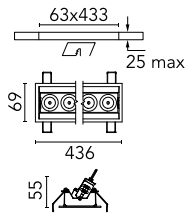

## Light Shadow Adjustable Trim 12 Spots Optic Spot

03.8912.14A - Black/White

Recessed integrated luminaire with 12 LED lighting spots. Remote power supply included (220-240V).

### Main specifications

<b>Number of heads</b>	1	<b>Net lumen (lm)</b>	2876
<b>Lamp category</b>	LED	<b>Mountings</b>	Ceiling recessed
<b>Power (W)</b>	32.4W	<b>Environment</b>	Indoor dry location
<b>CCT (K)</b>	3000K		
<b>CRI</b>	90		

### Optical

<b>Lighting type</b>	Direct
<b>LED type</b>	Power LED
<b>Light distribution</b>	Symmetric
<b>Optical type</b>	Spot
<b>Beam angle (°)</b>	10
<b>Beam angle C90-270 (°)</b>	10

Beam Angle: 10°

h(m)	E(lx)	D(m)
1	52606	0.17
2	13152	0.35
3	5845	0.52
4	3288	0.70
5	2104	0.87

### Physical

<b>Color</b>	Black/White	<b>Tilt (°)</b>	30
<b>Orientation</b>	Adjustable	<b>Length (mm)</b>	436
<b>Trim</b>	yes		
<b>Recessed depth (mm)</b>	75		
<b>Weight (kg)</b>	0.66		