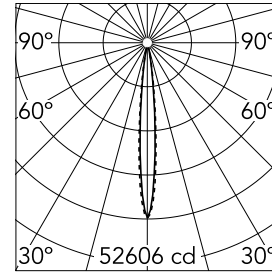

### Main specifications

<b>Number of heads</b>	1	<b>Net lumen (lm)</b>	2876
<b>Lamp category</b>	LED	<b>Mountings</b>	Ceiling recessed
<b>Power (W)</b>	32.4W	<b>Environment</b>	Indoor dry location
<b>CCT (K)</b>	3000K		
<b>CRI</b>	90		

### Optical

<b>Lighting type</b>	Direct
<b>LED type</b>	Power LED
<b>Light distribution</b>	Symmetric
<b>Optical type</b>	Spot
<b>Beam angle (°)</b>	10
<b>Beam angle C90-270 (°)</b>	10

Beam Angle: 10°

h(m)	E(lx)	D(m)
1	52606	0.17
2	13152	0.35
3	5845	0.52
4	3288	0.70
5	2104	0.87

Luminous flux luminaire  
2876 lm (EXTREME CUT OFF)

### Physical

<b>Color</b>	Black/White	<b>Tilt (°)</b>	30
<b>Orientation</b>	Adjustable	<b>Length (mm)</b>	436
<b>Trim</b>	yes		
<b>Recessed depth (mm)</b>	75		
<b>Weight (kg)</b>	0.66		