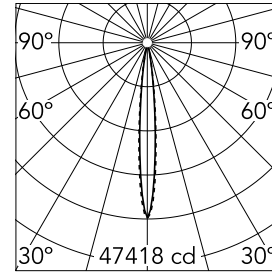

Light Shadow Adjustable Trim 12 Spots Optic Spot

03.8909.40A - White/Black

Recessed integrated luminaire with 12 LED lighting spots. Remote power supply included (220-240V).

Main specifications

Number of heads	1	Net lumen (lm)	2627
Lamp category	LED	Mountings	Ceiling recessed
Power (W)	32.4W	Environment	Indoor dry location
CCT (K)	2700K		
CRI	90		

Optical

Lighting type	Direct
LED type	Power LED
Light distribution	Symmetric
Optical type	Spot
Beam angle (°)	10
Beam angle C90-270 (°)	10

Beam Angle:	10°		
	h(m)	E(lx)	D(m)
1	47418	0.18	
2	11854	0.36	
3	5269	0.54	
4	2964	0.72	
5	1897	0.90	

Luminous flux luminaire
2627 lm (EXTREME CUT OFF)

Electrical

Frequency (Hz)	50/60	Insulation class	II
Voltage (V)	220.00		
Dimmable	No		
Driver	Remote included		
Emergency	Without		

Physical

Color	White/Black	Tilt (°)	30
Orientation	Adjustable	Length (mm)	436
Trim	yes		
Recessed depth (mm)	75		
Weight (kg)	0.66		