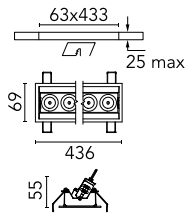

Light Shadow Adjustable Trim 12 Spots Optic Spot

03.8909.14A - Black/Black

Recessed integrated luminaire with 12 LED lighting spots. Remote power supply included (220-240V).

Main specifications

Number of heads	1	Net lumen (lm)	2627
Lamp category	LED	Mountings	Ceiling recessed
Power (W)	32.4W	Environment	Indoor
CCT (K)	2700K		
CRI	90		

Optical

Lighting type	Direct
LED type	Power LED
Light distribution	Symmetric
Optical type	Spot
Beam angle (°)	10
Beam angle C90-270 (°)	10

Beam Angle:	10°		
	h(m)	E(lx)	D(m)
1	47418	0.18	
2	11854	0.36	
3	5269	0.54	
4	2964	0.72	
5	1897	0.90	

Luminous flux luminaire
2627 lm (EXTREME CUT OFF)

Electrical

Frequency (Hz)	50/60	Emergency	Without
Voltage (V)	220.00	Insulation class	II
Dimmable	No		
Driver	Remote		
Driver type	Electronic		

Physical

Color	Black/Black	Tilt (°)	30
Orientation	Adjustable	Length (mm)	436
Trim	yes		
Recessed depth (mm)	75		
Weight (kg)	0.66		