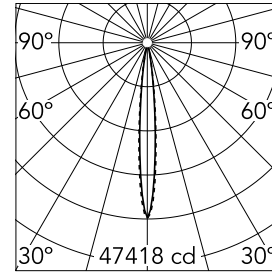

Light Shadow Adjustable Trim 12 Spots Optic Spot

03.8909.14A - Black/Black

Recessed integrated luminaire with 12 LED lighting spots. Remote power supply included (220-240V).

Main specifications

Number of heads	1	Net lumen (lm)	2627
Lamp category	LED	Mountings	Ceiling recessed
Power (W)	32.4W	Environment	Indoor
CCT (K)	2700K		
CRI	90		

Optical

Lighting type	Direct
LED type	Power LED
Light distribution	Symmetric
Optical type	Spot
Beam angle (°)	10
Beam angle C90-270 (°)	10

Beam Angle:	10°		
	h(m)	E(lx)	D(m)
1	47418	0.18	
2	11854	0.36	
3	5269	0.54	
4	2964	0.72	
5	1897	0.90	

Luminous flux luminaire
2627 lm (EXTREME CUT OFF)

Electrical

Frequency (Hz)	50/60	Emergency	Without
Voltage (V)	220.00	Insulation class	II
Dimmable	No		
Driver	Remote		
Driver type	Electronic		

Physical

Color	Black/Black	Tilt (°)	30
Orientation	Adjustable	Length (mm)	436
Trim	yes		
Recessed depth (mm)	75		
Weight (kg)	0.66		