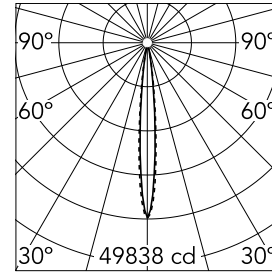

Light Shadow Adjustable Trim 12 Spots Optic Spot

■ □ 03.8908.14A - Black/White

Recessed integrated luminaire with 12 LED lighting spots. Remote power supply included (220-240V).

Main specifications

Number of heads	1	Net lumen (lm)	2724
Lamp category	LED	Mountings	Ceiling recessed
Power (W)	32.4W	Environment	Indoor
CCT (K)	2700K		
CRI	90		

Optical

Lighting type	Direct
LED type	Power LED
Light distribution	Symmetric
Optical type	Spot
Beam angle (°)	10
Beam angle C90-270 (°)	10

Beam Angle:	10°		
	h(m)	E(lx)	D(m)
1	49838	0.17	
2	12459	0.35	
3	5538	0.52	
4	3115	0.70	
5	1994	0.87	

Luminous flux luminaire
2724 lm (EXTREME CUT OFF)

Electrical

Frequency (Hz)	50/60	Emergency	Without
Voltage (V)	220.00	Insulation class	II
Dimmable	No		
Driver	Remote		
Driver type	Electronic		

Physical

Color	Black/White	Tilt (°)	30
Orientation	Adjustable	Length (mm)	436
Trim	yes		
Recessed depth (mm)	75		
Weight (kg)	0.66		