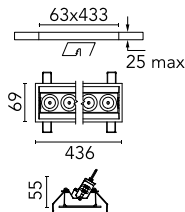

Light Shadow Adjustable Trim 12 Spots Optic Spot

■ □ 03.8908.14A - Black/White

Recessed integrated luminaire with 12 LED lighting spots. Remote power supply included (220-240V).

Main specifications

Number of heads	1	Net lumen (lm)	2724
Lamp category	LED	Mountings	Ceiling recessed
Power (W)	32.4W	Environment	Indoor
CCT (K)	2700K		
CRI	90		

Optical

Lighting type	Direct
LED type	Power LED
Light distribution	Symmetric
Optical type	Spot
Beam angle (°)	10
Beam angle C90-270 (°)	10

Beam Angle:	10°		
	h(m)	E(lx)	D(m)
1	49838	0.17	
2	12459	0.35	
3	5538	0.52	
4	3115	0.70	
5	1994	0.87	

Luminous flux luminaire
2724 lm (EXTREME CUT OFF)

Electrical

Frequency (Hz)	50/60	Emergency	Without
Voltage (V)	220.00	Insulation class	II
Dimmable	No		
Driver	Remote		
Driver type	Electronic		

Physical

Color	Black/White	Tilt (°)	30
Orientation	Adjustable	Length (mm)	436
Trim	yes		
Recessed depth (mm)	75		
Weight (kg)	0.66		