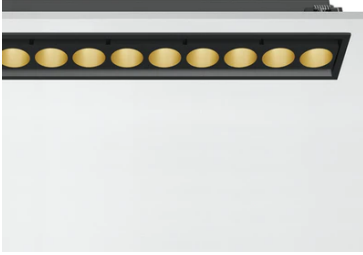

Light Shadow Adjustable Trim 12 Spots Optic Medium

03.9373.14A - Black/Gold

Recessed integrated luminaire with 12 LED lighting spots. Remote power supply included (220-240V).

Main specifications

Number of heads	1	Net lumen (lm)	2678
Lamp category	LED	Mountings	Ceiling recessed
Power (W)	32.4W	Environment	Indoor dry location
CCT (K)	3000K		
CRI	90		

Optical

Lighting type	Direct
LED type	Power LED
Light distribution	Symmetric
Optical type	Medium
Beam angle (°)	22
Beam angle C90-270 (°)	22

Beam Angle:	22°	
h(m)	E(lx)	D(m)
1	17902	0.39
2	4476	0.78
3	1989	1.17
4	1119	1.56
5	716	1.95

Luminous flux luminaire
2678 lm (EXTREME CUT OFF)

Electrical

Frequency (Hz)	50/60	Insulation class	II
Voltage (V)	220.00		
Dimmable	No		
Driver	Remote included		
Emergency	Without		

Physical

Color	Black/Gold	Tilt (°)	30
Orientation	Adjustable	Length (mm)	436
Trim	yes		
Recessed depth (mm)	75		
Weight (kg)	0.66		