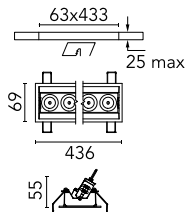

Light Shadow Adjustable Trim 12 Spots Optic Medium

03.9373.14A - Black/Gold

Recessed integrated luminaire with 12 LED lighting spots. Remote power supply included (220-240V).

Main specifications

Number of heads	1	Net lumen (lm)	2678
Lamp category	LED	Mountings	Ceiling recessed
Power (W)	32.4W	Environment	Indoor dry location
CCT (K)	3000K		
CRI	90		

Optical

Lighting type	Direct
LED type	Power LED
Light distribution	Symmetric
Optical type	Medium
Beam angle (°)	22
Beam angle C90-270 (°)	22

Beam Angle:	22°	
h(m)	E(lx)	D(m)
1	17902	0.39
2	4476	0.78
3	1989	1.17
4	1119	1.56
5	716	1.95

Luminous flux luminaire
2678 lm (EXTREME CUT OFF)

Electrical

Frequency (Hz)	50/60	Insulation class	II
Voltage (V)	220.00		
Dimmable	No		
Driver	Remote included		
Emergency	Without		

Physical

Color	Black/Gold	Tilt (°)	30
Orientation	Adjustable	Length (mm)	436
Trim	yes		
Recessed depth (mm)	75		
Weight (kg)	0.66		