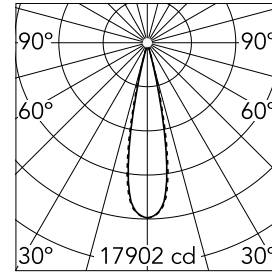

Light Shadow Adjustable Trim 12 Spots Optic Medium

03.9373.14A - Black/Gold

Recessed integrated luminaire with 12 LED lighting spots. Remote power supply included (220-240V).

Main specifications

Number of heads	1	Net lumen (lm)	2678
Lamp category	LED	Mountings	Ceiling recessed
Power (W)	32.4W	Environment	Indoor dry location
CCT (K)	3000K		
CRI	90		

Optical

Lighting type	Direct
LED type	Power LED
Light distribution	Symmetric
Optical type	Medium
Beam angle (°)	22
Beam angle C90-270 (°)	22

Beam Angle:	22°	
h(m)	E(lx)	D(m)
1	17902	0.39
2	4476	0.78
3	1989	1.17
4	1119	1.56
5	716	1.95

Luminous flux luminaire
2678 lm (EXTREME CUT OFF)

Electrical

Frequency (Hz)	50/60	Insulation class	II
Voltage (V)	220.00		
Dimmable	No		
Driver	Remote included		
Emergency	Without		

Physical

Color	Black/Gold	Tilt (°)	30
Orientation	Adjustable	Length (mm)	436
Trim	yes		
Recessed depth (mm)	75		
Weight (kg)	0.66		