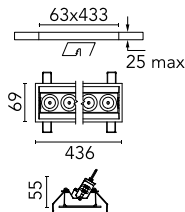

Light Shadow Adjustable Trim 12 Spots Optic Medium

03.9372.14A - Black/Chrome

Recessed integrated luminaire with 12 LED lighting spots. Remote power supply included (220-240V).

Main specifications

Number of heads	1	Net lumen (lm)	2727
Lamp category	LED	Mountings	Ceiling recessed
Power (W)	32.4W	Environment	Indoor dry location
CCT (K)	3000K		
CRI	90		

Optical

Lighting type	Direct
LED type	Power LED
Light distribution	Symmetric
Optical type	Medium
Beam angle (°)	22
Beam angle C90-270 (°)	22

Beam Angle:	22°		
	h(m)	E(lx)	D(m)
1	18348	0.39	
2	4587	0.77	
3	2039	1.16	
4	1147	1.55	
5	734	1.94	

Luminous flux luminaire
2727 lm (EXTREME CUT OFF)

Electrical

Frequency (Hz)	50/60	Insulation class	II
Voltage (V)	220.00		
Dimmable	No		
Driver	Remote included		
Emergency	Without		

Physical

Color	Black/Chrome	Tilt (°)	30
Orientation	Adjustable	Length (mm)	436
Trim	yes		
Recessed depth (mm)	75		
Weight (kg)	0.66		