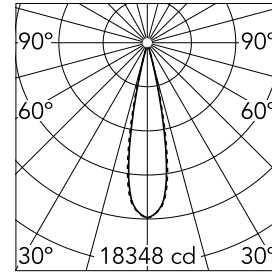

Light Shadow Adjustable Trim 12 Spots Optic Medium

03.9372.14A - Black/Chrome

Recessed integrated luminaire with 12 LED lighting spots. Remote power supply included (220-240V).

Main specifications

Number of heads	1	Net lumen (lm)	2727
Lamp category	LED	Mountings	Ceiling recessed
Power (W)	32.4W	Environment	Indoor dry location
CCT (K)	3000K		
CRI	90		

Optical

Lighting type	Direct
LED type	Power LED
Light distribution	Symmetric
Optical type	Medium
Beam angle (°)	22
Beam angle C90-270 (°)	22

Beam Angle:	22°		
	h(m)	E(lx)	D(m)
1	18348	0.39	
2	4587	0.77	
3	2039	1.16	
4	1147	1.55	
5	734	1.94	

Luminous flux luminaire
2727 lm (EXTREME CUT OFF)

Electrical

Frequency (Hz)	50/60	Insulation class	II
Voltage (V)	220.00		
Dimmable	No		
Driver	Remote included		
Emergency	Without		

Physical

Color	Black/Chrome	Tilt (°)	30
Orientation	Adjustable	Length (mm)	436
Trim	yes		
Recessed depth (mm)	75		
Weight (kg)	0.66		