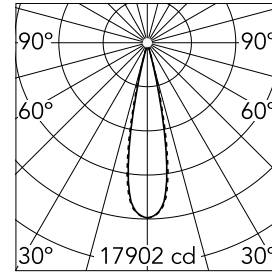

### Main specifications

<b>Number of heads</b>	1	<b>Net lumen (lm)</b>	2678
<b>Lamp category</b>	LED	<b>Mountings</b>	Ceiling recessed
<b>Power (W)</b>	32.4W	<b>Environment</b>	Indoor
<b>CCT (K)</b>	2700K		
<b>CRI</b>	90		

### Optical

<b>Lighting type</b>	Direct
<b>LED type</b>	Power LED
<b>Light distribution</b>	Symmetric
<b>Optical type</b>	Medium
<b>Beam angle (°)</b>	22
<b>Beam angle C90-270 (°)</b>	22

<b>Beam Angle:</b>	22°		
<b>h(m)</b>	<b>E(lx)</b>	<b>D(m)</b>	
1	17902	0.39	
2	4476	0.78	
3	1989	1.17	
4	1119	1.56	
5	716	1.95	

Luminous flux luminaire  
2678 lm (EXTREME CUT OFF)

### Physical

<b>Color</b>	White/Gold	<b>Tilt (°)</b>	30
<b>Orientation</b>	Adjustable	<b>Length (mm)</b>	436
<b>Trim</b>	yes		
<b>Recessed depth (mm)</b>	75		
<b>Weight (kg)</b>	0.66		