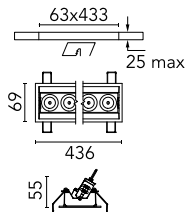

Electrical

Frequency (Hz)	50/60	Emergency	Without
Voltage (V)	220.00	Insulation class	II
Dimmable	No		
Driver	Remote		
Driver type	Electronic		

Physical

Color	White/Gold	Tilt (°)	30
Orientation	Adjustable	Length (mm)	436
Trim	yes		
Recessed depth (mm)	75		
Weight (kg)	0.66		

Note

Pre-Installation frame not required.