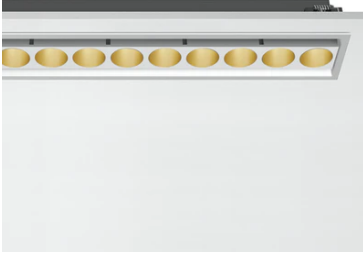

## Light Shadow Adjustable Trim 12 Spots Optic Medium

03.9363.40A - White/Gold

Recessed integrated luminaire with 12 LED lighting spots. Remote power supply included (220-240V).

### Main specifications

<b>Number of heads</b>	1	<b>Net lumen (lm)</b>	2678
<b>Lamp category</b>	LED	<b>Mountings</b>	Ceiling recessed
<b>Power (W)</b>	32.4W	<b>Environment</b>	Indoor
<b>CCT (K)</b>	2700K		
<b>CRI</b>	90		

Luminous flux luminaire  
2678 lm (EXTREME CUT OFF)

### Physical

<b>Color</b>	White/Gold	<b>Tilt (°)</b>	30
<b>Orientation</b>	Adjustable	<b>Length (mm)</b>	436
<b>Trim</b>	yes		
<b>Recessed depth (mm)</b>	75		
<b>Weight (kg)</b>	0.66		