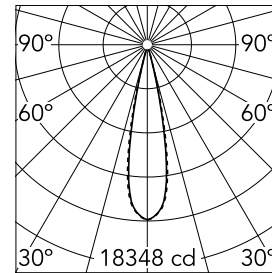

Light Shadow Adjustable Trim 12 Spots Optic Medium

03.9362.40A - White/Chrome

Recessed integrated luminaire with 12 LED lighting spots. Remote power supply included (220-240V).

Main specifications

Number of heads	1	Net lumen (lm)	2727
Lamp category	LED	Mountings	Ceiling recessed
Power (W)	32.4W	Environment	Indoor dry location
CCT (K)	2700K		
CRI	90		

Optical

Lighting type	Direct
LED type	Power LED
Light distribution	Symmetric
Optical type	Medium
Beam angle (°)	22
Beam angle C90-270 (°)	22

Beam Angle:	22°		
h(m)	E(lx)	D(m)	
1	18348	0.39	
2	4587	0.77	
3	2039	1.16	
4	1147	1.55	
5	734	1.94	

Luminous flux luminaire
2727 lm (EXTREME CUT OFF)

Electrical

Frequency (Hz)	50/60	Insulation class	II
Voltage (V)	220.00		
Dimmable	No		
Driver	Remote included		
Emergency	Without		

Physical

Color	White/Chrome	Tilt (°)	30
Orientation	Adjustable	Length (mm)	436
Trim	yes		
Recessed depth (mm)	75		
Weight (kg)	0.66		