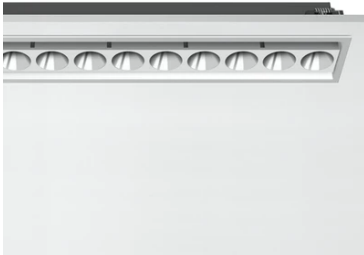

Light Shadow Adjustable Trim 12 Spots Optic Medium

03.9362.40A - White/Chrome

Recessed integrated luminaire with 12 LED lighting spots. Remote power supply included (220-240V).

Main specifications

Number of heads	1	Net lumen (lm)	2727
Lamp category	LED	Mountings	Ceiling recessed
Power (W)	32.4W	Environment	Indoor dry location
CCT (K)	2700K		
CRI	90		

Optical

Lighting type	Direct
LED type	Power LED
Light distribution	Symmetric
Optical type	Medium
Beam angle (°)	22
Beam angle C90-270 (°)	22

Beam Angle:	22°		
h(m)	E(lx)	D(m)	
1	18348	0.39	
2	4587	0.77	
3	2039	1.16	
4	1147	1.55	
5	734	1.94	

Luminous flux luminaire
2727 lm (EXTREME CUT OFF)

Electrical

Frequency (Hz)	50/60	Insulation class	II
Voltage (V)	220.00		
Dimmable	No		
Driver	Remote included		
Emergency	Without		

Physical

Color	White/Chrome	Tilt (°)	30
Orientation	Adjustable	Length (mm)	436
Trim	yes		
Recessed depth (mm)	75		
Weight (kg)	0.66		