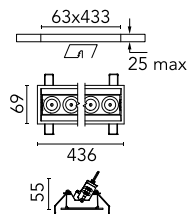

Light Shadow Adjustable Trim 12 Spots Optic Medium

03.9362.40A - White/Chrome

Recessed integrated luminaire with 12 LED lighting spots. Remote power supply included (220-240V).

Main specifications

Number of heads	1	Net lumen (lm)	2727
Lamp category	LED	Mountings	Ceiling recessed
Power (W)	32.4W	Environment	Indoor dry location
CCT (K)	2700K		
CRI	90		

Optical

Lighting type	Direct
LED type	Power LED
Light distribution	Symmetric
Optical type	Medium
Beam angle (°)	22
Beam angle C90-270 (°)	22

Beam Angle:	22°		
h(m)	E(lx)	D(m)	
1	18348	0.39	
2	4587	0.77	
3	2039	1.16	
4	1147	1.55	
5	734	1.94	

Luminous flux luminaire
2727 lm (EXTREME CUT OFF)

Electrical

Frequency (Hz)	50/60	Insulation class	II
Voltage (V)	220.00		
Dimmable	No		
Driver	Remote included		
Emergency	Without		

Physical

Color	White/Chrome	Tilt (°)	30
Orientation	Adjustable	Length (mm)	436
Trim	yes		
Recessed depth (mm)	75		
Weight (kg)	0.66		