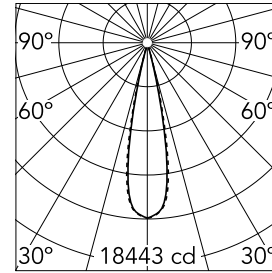

### Main specifications

<b>Number of heads</b>	1	<b>Net lumen (lm)</b>	2698
<b>Lamp category</b>	LED	<b>Mountings</b>	Ceiling recessed
<b>Power (W)</b>	32.4W	<b>Environment</b>	Indoor dry location
<b>CCT (K)</b>	2700K		
<b>CRI</b>	90		

### Optical

<b>Lighting type</b>	Direct
<b>LED type</b>	Power LED
<b>Light distribution</b>	Symmetric
<b>Optical type</b>	Medium
<b>Beam angle (°)</b>	22
<b>Beam angle C90-270 (°)</b>	22

<b>Beam Angle:</b>	22°
<b>h(m)</b>	<b>E(lx)</b> <b>D(m)</b>
1	18443 0.39
2	4611 0.78
3	2049 1.17
4	1153 1.56
5	738 1.95

Luminous flux luminaire  
2698 lm (EXTREME CUT OFF)

### Physical

<b>Color</b>	White/Black	<b>Tilt (°)</b>	30
<b>Orientation</b>	Adjustable	<b>Length (mm)</b>	436
<b>Trim</b>	yes		
<b>Recessed depth (mm)</b>	75		
<b>Weight (kg)</b>	0.66		