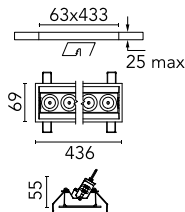

Light Shadow Adjustable Trim 12 Spots Optic Medium

03.9361.40A - White/Black

Recessed integrated luminaire with 12 LED lighting spots. Remote power supply included (220-240V).

Main specifications

Number of heads	1	Net lumen (lm)	2698
Lamp category	LED	Mountings	Ceiling recessed
Power (W)	32.4W	Environment	Indoor dry location
CCT (K)	2700K		
CRI	90		

Optical

Lighting type	Direct
LED type	Power LED
Light distribution	Symmetric
Optical type	Medium
Beam angle (°)	22
Beam angle C90-270 (°)	22

Beam Angle:	22°
h(m)	E(lx) D(m)
1	18443 0.39
2	4611 0.78
3	2049 1.17
4	1153 1.56
5	738 1.95

Luminous flux luminaire
2698 lm (EXTREME CUT OFF)

Electrical

Frequency (Hz)	50/60	Insulation class	II
Voltage (V)	220.00		
Dimmable	No		
Driver	Remote included		
Emergency	Without		

Physical

Color	White/Black	Tilt (°)	30
Orientation	Adjustable	Length (mm)	436
Trim	yes		
Recessed depth (mm)	75		
Weight (kg)	0.66		

Note

Pre-Installation frame not required.