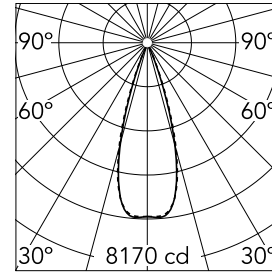

### Main specifications

<b>Number of heads</b>	1	<b>Net lumen (lm)</b>	2655
<b>Lamp category</b>	LED	<b>Mountings</b>	Ceiling recessed
<b>Power (W)</b>	32.4W	<b>Environment</b>	Indoor dry location
<b>CCT (K)</b>	3000K		
<b>CRI</b>	90		

### Optical

<b>Lighting type</b>	Direct
<b>LED type</b>	Power LED
<b>Light distribution</b>	Symmetric
<b>Optical type</b>	Flood
<b>Beam angle (°)</b>	33
<b>Beam angle C90-270 (°)</b>	33

<b>Beam Angle:</b>	33°		
<b>h(m)</b>	<b>E(lx)</b>	<b>D(m)</b>	
1	8170	0.60	
2	2042	1.20	
3	908	1.79	
4	511	2.39	
5	327	2.99	

Luminous flux luminaire  
2655 lm (EXTREME CUT OFF)

### Physical

<b>Color</b>	Black/Gold	<b>Tilt (°)</b>	30
<b>Orientation</b>	Adjustable	<b>Length (mm)</b>	436
<b>Trim</b>	yes		
<b>Recessed depth (mm)</b>	75		
<b>Weight (kg)</b>	0.66		