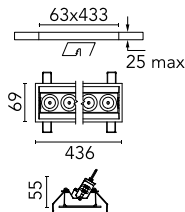

Light Shadow Adjustable Trim 12 Spots Optic Flood

03.9378.14A - Black/Gold

Recessed integrated luminaire with 12 LED lighting spots. Remote power supply included (220-240V).

Main specifications

Number of heads	1	Net lumen (lm)	2655
Lamp category	LED	Mountings	Ceiling recessed
Power (W)	32.4W	Environment	Indoor dry location
CCT (K)	3000K		
CRI	90		

Optical

Lighting type	Direct
LED type	Power LED
Light distribution	Symmetric
Optical type	Flood
Beam angle (°)	33
Beam angle C90-270 (°)	33

Beam Angle:	33°		
h(m)	E(lx)	D(m)	
1	8170	0.60	
2	2042	1.20	
3	908	1.79	
4	511	2.39	
5	327	2.99	

Luminous flux luminaire
2655 lm (EXTREME CUT OFF)

Electrical

Frequency (Hz)	50/60	Insulation class	II
Voltage (V)	220.00		
Dimmable	No		
Driver	Remote included		
Emergency	Without		

Physical

Color	Black/Gold	Tilt (°)	30
Orientation	Adjustable	Length (mm)	436
Trim	yes		
Recessed depth (mm)	75		
Weight (kg)	0.66		

Note

Pre-Installation frame not required.