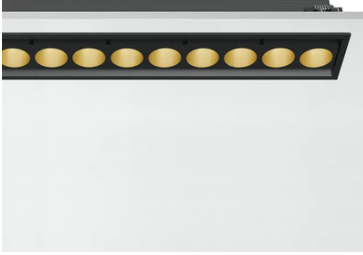

## Light Shadow Adjustable Trim 12 Spots Optic Flood

03.9378.14A - Black/Gold

Recessed integrated luminaire with 12 LED lighting spots. Remote power supply included (220-240V).

### Main specifications

<b>Number of heads</b>	1	<b>Net lumen (lm)</b>	2655
<b>Lamp category</b>	LED	<b>Mountings</b>	Ceiling recessed
<b>Power (W)</b>	32.4W	<b>Environment</b>	Indoor dry location
<b>CCT (K)</b>	3000K		
<b>CRI</b>	90		

Luminous flux luminaire  
2655 lm (EXTREME CUT OFF)

### Physical

<b>Color</b>	Black/Gold	<b>Tilt (°)</b>	30
<b>Orientation</b>	Adjustable	<b>Length (mm)</b>	436
<b>Trim</b>	yes		
<b>Recessed depth (mm)</b>	75		
<b>Weight (kg)</b>	0.66		