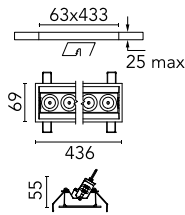

Light Shadow Adjustable Trim 12 Spots Optic Flood

03.9377.14A - Black/Chrome

Recessed integrated luminaire with 12 LED lighting spots. Remote power supply included (220-240V).

Main specifications

Number of heads	1	Net lumen (lm)	2728
Lamp category	LED	Mountings	Ceiling recessed
Power (W)	32.4W	Environment	Indoor
CCT (K)	3000K		
CRI	90		

Optical

Lighting type	Direct
LED type	Power LED
Light distribution	Symmetric
Optical type	Flood
Beam angle (°)	33
Beam angle C90-270 (°)	33

Beam Angle:	33°		
h(m)	E(lx)	D(m)	
1	8449	0.60	
2	2112	1.19	
3	939	1.79	
4	528	2.38	
5	338	2.98	

Luminous flux luminaire
2728 lm (EXTREME CUT OFF)

Electrical

Frequency (Hz)	50/60	Emergency	Without
Voltage (V)	220.00	Insulation class	II
Dimmable	No		
Driver	Remote		
Driver type	Electronic		

Physical

Color	Black/Chrome	Tilt (°)	30
Orientation	Adjustable	Length (mm)	436
Trim	yes		
Recessed depth (mm)	75		
Weight (kg)	0.66		