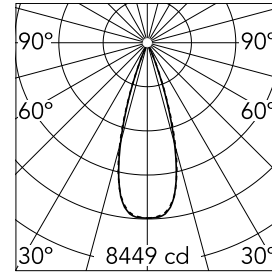

Light Shadow Adjustable Trim 12 Spots Optic Flood

03.9377.14A - Black/Chrome

Recessed integrated luminaire with 12 LED lighting spots. Remote power supply included (220-240V).

Main specifications

Number of heads	1	Net lumen (lm)	2728
Lamp category	LED	Mountings	Ceiling recessed
Power (W)	32.4W	Environment	Indoor
CCT (K)	3000K		
CRI	90		

Optical

Lighting type	Direct
LED type	Power LED
Light distribution	Symmetric
Optical type	Flood
Beam angle (°)	33
Beam angle C90-270 (°)	33

Beam Angle:	33°		
h(m)	E(lx)	D(m)	
1	8449	0.60	
2	2112	1.19	
3	939	1.79	
4	528	2.38	
5	338	2.98	

Luminous flux luminaire
2728 lm (EXTREME CUT OFF)

Electrical

Frequency (Hz)	50/60	Emergency	Without
Voltage (V)	220.00	Insulation class	II
Dimmable	No		
Driver	Remote		
Driver type	Electronic		

Physical

Color	Black/Chrome	Tilt (°)	30
Orientation	Adjustable	Length (mm)	436
Trim	yes		
Recessed depth (mm)	75		
Weight (kg)	0.66		