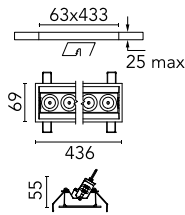

Light Shadow Adjustable Trim 12 Spots Optic Flood

03.9375.14A - Black/White

Recessed integrated luminaire with 12 LED lighting spots. Remote power supply included (220-240V).

Main specifications

Number of heads	1	Net lumen (lm)	2687
Lamp category	LED	Mountings	Ceiling recessed
Power (W)	32.4W	Environment	Indoor
CCT (K)	3000K		
CRI	90		

Optical

Lighting type	Direct
LED type	Power LED
Light distribution	Symmetric
Optical type	Flood
Beam angle (°)	33
Beam angle C90-270 (°)	33

Beam Angle:	33°	
h(m)	E(lx)	D(m)
1	8376	0.59
2	2094	1.18
3	931	1.78
4	523	2.37
5	335	2.96

Luminous flux luminaire
2687 lm (EXTREME CUT OFF)

Electrical

Frequency (Hz)	50/60	Emergency	Without
Voltage (V)	220.00	Insulation class	II
Dimmable	No		
Driver	Remote		
Driver type	Electronic		

Physical

Color	Black/White	Tilt (°)	30
Orientation	Adjustable	Length (mm)	436
Trim	yes		
Recessed depth (mm)	75		
Weight (kg)	0.66		