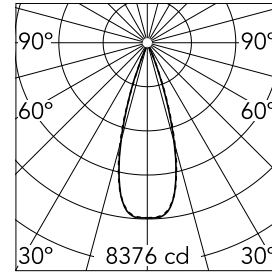

Light Shadow Adjustable Trim 12 Spots Optic Flood

03.9375.14A - Black/White

Recessed integrated luminaire with 12 LED lighting spots. Remote power supply included (220-240V).

Main specifications

Number of heads	1	Net lumen (lm)	2687
Lamp category	LED	Mountings	Ceiling recessed
Power (W)	32.4W	Environment	Indoor
CCT (K)	3000K		
CRI	90		

Optical

Lighting type	Direct
LED type	Power LED
Light distribution	Symmetric
Optical type	Flood
Beam angle (°)	33
Beam angle C90-270 (°)	33

Beam Angle:	33°	
h(m)	E(lx)	D(m)
1	8376	0.59
2	2094	1.18
3	931	1.78
4	523	2.37
5	335	2.96

Luminous flux luminaire
2687 lm (EXTREME CUT OFF)

Electrical

Frequency (Hz)	50/60	Emergency	Without
Voltage (V)	220.00	Insulation class	II
Dimmable	No		
Driver	Remote		
Driver type	Electronic		

Physical

Color	Black/White	Tilt (°)	30
Orientation	Adjustable	Length (mm)	436
Trim	yes		
Recessed depth (mm)	75		
Weight (kg)	0.66		