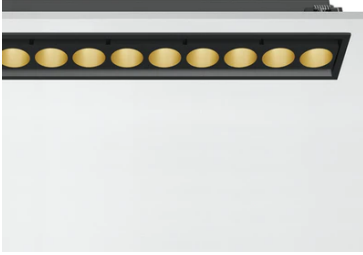

## Light Shadow Adjustable Trim 12 Spots Optic Flood

03.9368.14A - Black/Gold

Recessed integrated luminaire with 12 LED lighting spots. Remote power supply included (220-240V).

### Main specifications

<b>Number of heads</b>	1	<b>Net lumen (lm)</b>	2655
<b>Lamp category</b>	LED	<b>Mountings</b>	Ceiling recessed
<b>Power (W)</b>	32.4W	<b>Environment</b>	Indoor dry location
<b>CCT (K)</b>	2700K		
<b>CRI</b>	90		

Luminous flux luminaire  
2655 lm (EXTREME CUT OFF)

### Physical

<b>Color</b>	Black/Gold	<b>Tilt (°)</b>	30
<b>Orientation</b>	Adjustable	<b>Length (mm)</b>	436
<b>Trim</b>	yes		
<b>Recessed depth (mm)</b>	75		
<b>Weight (kg)</b>	0.66		