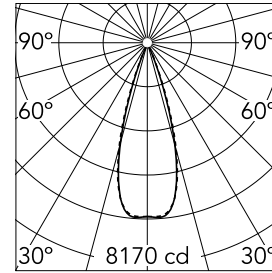

### Main specifications

<b>Number of heads</b>	1	<b>Net lumen (lm)</b>	2655
<b>Lamp category</b>	LED	<b>Mountings</b>	Ceiling recessed
<b>Power (W)</b>	32.4W	<b>Environment</b>	Indoor dry location
<b>CCT (K)</b>	2700K		
<b>CRI</b>	90		

### Optical

<b>Lighting type</b>	Direct
<b>LED type</b>	Power LED
<b>Light distribution</b>	Symmetric
<b>Optical type</b>	Flood
<b>Beam angle (°)</b>	33
<b>Beam angle C90-270 (°)</b>	33

<b>Beam Angle: 33°</b>		
<b>h(m)</b>	<b>E(lx)</b>	<b>D(m)</b>
1	8170	0.60
2	2042	1.20
3	908	1.79
4	511	2.39
5	327	2.99

Luminous flux luminaire  
2655 lm (EXTREME CUT OFF)

### Physical

<b>Color</b>	Black/Gold	<b>Tilt (°)</b>	30
<b>Orientation</b>	Adjustable	<b>Length (mm)</b>	436
<b>Trim</b>	yes		
<b>Recessed depth (mm)</b>	75		
<b>Weight (kg)</b>	0.66		