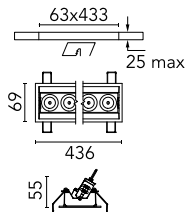

Light Shadow Adjustable Trim 12 Spots Optic Flood

03.9368.14A - Black/Gold

Recessed integrated luminaire with 12 LED lighting spots. Remote power supply included (220-240V).

Main specifications

Number of heads	1	Net lumen (lm)	2655
Lamp category	LED	Mountings	Ceiling recessed
Power (W)	32.4W	Environment	Indoor dry location
CCT (K)	2700K		
CRI	90		

Optical

Lighting type	Direct
LED type	Power LED
Light distribution	Symmetric
Optical type	Flood
Beam angle (°)	33
Beam angle C90-270 (°)	33

Beam Angle: 33°		
h(m)	E(lx)	D(m)
1	8170	0.60
2	2042	1.20
3	908	1.79
4	511	2.39
5	327	2.99

Luminous flux luminaire
2655 lm (EXTREME CUT OFF)

Electrical

Frequency (Hz)	50/60	Insulation class	II
Voltage (V)	220.00		
Dimmable	No		
Driver	Remote included		
Emergency	Without		

Physical

Color	Black/Gold	Tilt (°)	30
Orientation	Adjustable	Length (mm)	436
Trim	yes		
Recessed depth (mm)	75		
Weight (kg)	0.66		

Note

Pre-Installation frame not required.