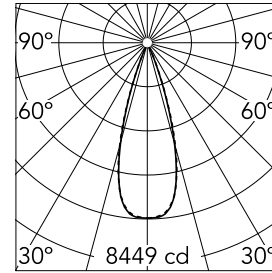

Light Shadow Adjustable Trim 12 Spots Optic Flood

03.9367.40A - White/Chrome

Recessed integrated luminaire with 12 LED lighting spots. Remote power supply included (220-240V).

Main specifications

Number of heads	1	Net lumen (lm)	2728
Lamp category	LED	Mountings	Ceiling recessed
Power (W)	32.4W	Environment	Indoor
CCT (K)	2700K		
CRI	90		

Optical

Lighting type	Direct
LED type	Power LED
Light distribution	Symmetric
Optical type	Flood
Beam angle (°)	33
Beam angle C90-270 (°)	33

Beam Angle: 33°

h(m)	E(lx)	D(m)
1	8449	0.60
2	2112	1.19
3	939	1.79
4	528	2.38
5	338	2.98

Luminous flux luminaire
2728 lm (EXTREME CUT OFF)

Electrical

Frequency (Hz)	50/60	Emergency	Without
Voltage (V)	220.00	Insulation class	II
Dimmable	No		
Driver	Remote		
Driver type	Electronic		

Physical

Color	White/Chrome	Tilt (°)	30
Orientation	Adjustable	Length (mm)	436
Trim	yes		
Recessed depth (mm)	75		
Weight (kg)	0.66		