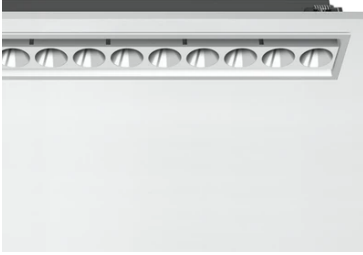

Light Shadow Adjustable Trim 12 Spots Optic Flood

03.9367.40A - White/Chrome

Recessed integrated luminaire with 12 LED lighting spots. Remote power supply included (220-240V).

Main specifications

Number of heads	1	Net lumen (lm)	2728
Lamp category	LED	Mountings	Ceiling recessed
Power (W)	32.4W	Environment	Indoor
CCT (K)	2700K		
CRI	90		

Optical

Lighting type	Direct
LED type	Power LED
Light distribution	Symmetric
Optical type	Flood
Beam angle (°)	33
Beam angle C90-270 (°)	33

Beam Angle: 33°

h(m)	E(lx)	D(m)
1	8449	0.60
2	2112	1.19
3	939	1.79
4	528	2.38
5	338	2.98

Luminous flux luminaire
2728 lm (EXTREME CUT OFF)

Electrical

Frequency (Hz)	50/60	Emergency	Without
Voltage (V)	220.00	Insulation class	II
Dimmable	No		
Driver	Remote		
Driver type	Electronic		

Physical

Color	White/Chrome	Tilt (°)	30
Orientation	Adjustable	Length (mm)	436
Trim	yes		
Recessed depth (mm)	75		
Weight (kg)	0.66		