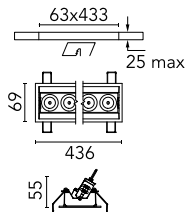

Light Shadow Adjustable Trim 12 Spots Optic Flood

03.9367.40A - White/Chrome

Recessed integrated luminaire with 12 LED lighting spots. Remote power supply included (220-240V).

Main specifications

Number of heads	1	Net lumen (lm)	2728
Lamp category	LED	Mountings	Ceiling recessed
Power (W)	32.4W	Environment	Indoor
CCT (K)	2700K		
CRI	90		

Optical

Lighting type	Direct
LED type	Power LED
Light distribution	Symmetric
Optical type	Flood
Beam angle (°)	33
Beam angle C90-270 (°)	33

Beam Angle: 33°

h(m)	E(lx)	D(m)
1	8449	0.60
2	2112	1.19
3	939	1.79
4	528	2.38
5	338	2.98

Luminous flux luminaire
2728 lm (EXTREME CUT OFF)

Electrical

Frequency (Hz)	50/60	Emergency	Without
Voltage (V)	220.00	Insulation class	II
Dimmable	No		
Driver	Remote		
Driver type	Electronic		

Physical

Color	White/Chrome	Tilt (°)	30
Orientation	Adjustable	Length (mm)	436
Trim	yes		
Recessed depth (mm)	75		
Weight (kg)	0.66		