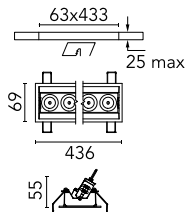

Light Shadow Adjustable Trim 12 Spots Optic Flood

03.9367.14A - Black/Chrome

Recessed integrated luminaire with 12 LED lighting spots. Remote power supply included (220-240V).

Main specifications

Number of heads	1	Net lumen (lm)	2728
Lamp category	LED	Mountings	Ceiling recessed
Power (W)	32.4W	Environment	Indoor dry location
CCT (K)	2700K		
CRI	90		

Optical

Lighting type	Direct
LED type	Power LED
Light distribution	Symmetric
Optical type	Flood
Beam angle (°)	33
Beam angle C90-270 (°)	33

Beam Angle:	33°		
	h(m)	E(lx)	D(m)
1	8449	0.60	
2	2112	1.19	
3	939	1.79	
4	528	2.38	
5	338	2.98	

Luminous flux luminaire
2728 lm (EXTREME CUT OFF)

Electrical

Frequency (Hz)	50/60	Insulation class	II
Voltage (V)	220.00		
Dimmable	No		
Driver	Remote included		
Emergency	Without		

Physical

Color	Black/Chrome	Tilt (°)	30
Orientation	Adjustable	Length (mm)	436
Trim	yes		
Recessed depth (mm)	75		
Weight (kg)	0.66		