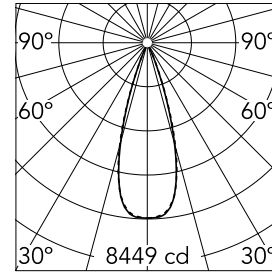

Light Shadow Adjustable Trim 12 Spots Optic Flood

03.9367.14A - Black/Chrome

Recessed integrated luminaire with 12 LED lighting spots. Remote power supply included (220-240V).

Main specifications

Number of heads	1	Net lumen (lm)	2728
Lamp category	LED	Mountings	Ceiling recessed
Power (W)	32.4W	Environment	Indoor dry location
CCT (K)	2700K		
CRI	90		

Optical

Lighting type	Direct
LED type	Power LED
Light distribution	Symmetric
Optical type	Flood
Beam angle (°)	33
Beam angle C90-270 (°)	33

Beam Angle:	33°		
	h(m)	E(lx)	D(m)
1	8449	0.60	
2	2112	1.19	
3	939	1.79	
4	528	2.38	
5	338	2.98	

Luminous flux luminaire
2728 lm (EXTREME CUT OFF)

Electrical

Frequency (Hz)	50/60	Insulation class	II
Voltage (V)	220.00		
Dimmable	No		
Driver	Remote included		
Emergency	Without		

Physical

Color	Black/Chrome	Tilt (°)	30
Orientation	Adjustable	Length (mm)	436
Trim	yes		
Recessed depth (mm)	75		
Weight (kg)	0.66		