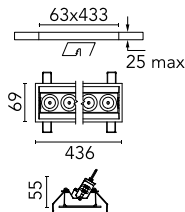

Light Shadow Adjustable Trim 12 Spots Optic Flood

03.9366.14A - Black/Black

Recessed integrated luminaire with 12 LED lighting spots. Remote power supply included (220-240V).

Main specifications

Number of heads	1	Net lumen (lm)	2610
Lamp category	LED	Mountings	Ceiling recessed
Power (W)	32.4W	Environment	Indoor dry location
CCT (K)	2700K		
CRI	90		

Optical

Lighting type	Direct
LED type	Power LED
Light distribution	Symmetric
Optical type	Flood
Beam angle (°)	33
Beam angle C90-270 (°)	33

Beam Angle: 33°		
h(m)	E(lx)	D(m)
1	8160	0.60
2	2040	1.19
3	907	1.79
4	510	2.39
5	326	2.99

Luminous flux luminaire
2610 lm (EXTREME CUT OFF)

Electrical

Frequency (Hz)	50/60	Insulation class	II
Voltage (V)	220.00		
Dimmable	No		
Driver	Remote included		
Emergency	Without		

Physical

Color	Black/Black	Tilt (°)	30
Orientation	Adjustable	Length (mm)	436
Trim	yes		
Recessed depth (mm)	75		
Weight (kg)	0.66		

Note

Pre-Installation frame not required.