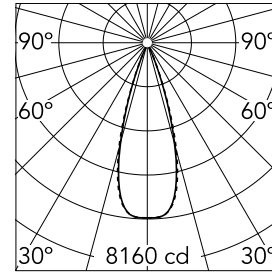

## Light Shadow Adjustable Trim 12 Spots Optic Flood

03.9366.14A - Black/Black

Recessed integrated luminaire with 12 LED lighting spots. Remote power supply included (220-240V).

### Main specifications

<b>Number of heads</b>	1	<b>Net lumen (lm)</b>	2610
<b>Lamp category</b>	LED	<b>Mountings</b>	Ceiling recessed
<b>Power (W)</b>	32.4W	<b>Environment</b>	Indoor dry location
<b>CCT (K)</b>	2700K		
<b>CRI</b>	90		

### Optical

<b>Lighting type</b>	Direct
<b>LED type</b>	Power LED
<b>Light distribution</b>	Symmetric
<b>Optical type</b>	Flood
<b>Beam angle (°)</b>	33
<b>Beam angle C90-270 (°)</b>	33

<b>Beam Angle: 33°</b>		
<b>h(m)</b>	<b>E(lx)</b>	<b>D(m)</b>
1	8160	0.60
2	2040	1.19
3	907	1.79
4	510	2.39
5	326	2.99

### Physical

<b>Color</b>	Black/Black	<b>Tilt (°)</b>	30
<b>Orientation</b>	Adjustable	<b>Length (mm)</b>	436
<b>Trim</b>	yes		
<b>Recessed depth (mm)</b>	75		
<b>Weight (kg)</b>	0.66		