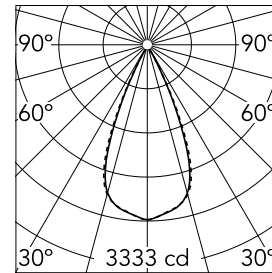

### Optical

<b>Lighting type</b>	Direct
<b>LED type</b>	Power LED
<b>Light distribution</b>	Symmetric
<b>Optical type</b>	Wide flood
<b>Beam angle (°)</b>	46
<b>Beam angle C90-270 (°)</b>	46

Beam Angle: 46°

h(m)	E(lx)	D(m)
1	3333	0.84
2	833	1.69
3	370	2.53
4	208	3.38
5	133	4.22

Luminous flux luminaire  
1809 lm (EXTREME CUT OFF)

### Physical

<b>Color</b>	Black/Gold	<b>Length (mm)</b>	289
<b>Orientation</b>	Adjustable		
<b>Recessed depth (mm)</b>	75		
<b>Weight (kg)</b>	0.50		
<b>Tilt (°)</b>	30		