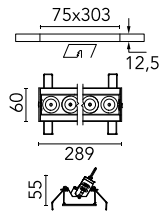

### Main specifications

<b>Number of heads</b>	1	<b>Net lumen (lm)</b>	1809
<b>Lamp category</b>	LED	<b>Mountings</b>	Ceiling recessed
<b>Power (W)</b>	21.6W	<b>Environment</b>	Indoor dry location
<b>CCT (K)</b>	3000K		
<b>CRI</b>	90		

h(m)	E(lx)	D(m)
1	3333	0.84
2	833	1.69
3	370	2.53
4	208	3.38
5	133	4.22

Luminous flux luminaire  
1809 lm (EXTREME CUT OFF)

### Physical

<b>Color</b>	Black/Gold	<b>Length (mm)</b>	289
<b>Orientation</b>	Adjustable		
<b>Recessed depth (mm)</b>	75		
<b>Weight (kg)</b>	0.50		
<b>Tilt (°)</b>	30		