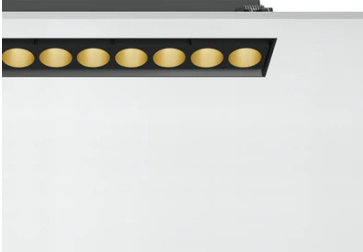

## Light Shadow Adjustable No Trim Dali Version 8 Spots Optic Wide Flood

03.7373.14ADA - Black/Gold

Recessed integrated luminaire with 8 LED lighting spots. Remote power supply included (220-240V).

### Main specifications

<b>Number of heads</b>	1	<b>Net lumen (lm)</b>	1809
<b>Lamp category</b>	LED	<b>Mountings</b>	Ceiling recessed
<b>Power (W)</b>	21.6W	<b>Environment</b>	Indoor dry location
<b>CCT (K)</b>	3000K		
<b>CRI</b>	90		

### Optical

<b>Lighting type</b>	Direct
<b>LED type</b>	Power LED
<b>Light distribution</b>	Symmetric
<b>Optical type</b>	Wide flood
<b>Beam angle (°)</b>	46
<b>Beam angle C90-270 (°)</b>	46

Beam Angle: 46°

### Physical

<b>Color</b>	Black/Gold	<b>Length (mm)</b>	289
<b>Orientation</b>	Adjustable		
<b>Recessed depth (mm)</b>	75		
<b>Weight (kg)</b>	0.50		
<b>Tilt (°)</b>	30		