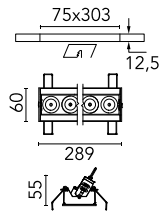

### Main specifications

<b>Number of heads</b>	1	<b>Net lumen (lm)</b>	1868
<b>Lamp category</b>	LED	<b>Mountings</b>	Ceiling recessed
<b>Power (W)</b>	21.6W	<b>Environment</b>	Indoor dry location
<b>CCT (K)</b>	3000K		
<b>CRI</b>	90		

### Physical

<b>Color</b>	White/Chrome	<b>Length (mm)</b>	289
<b>Orientation</b>	Adjustable		
<b>Recessed depth (mm)</b>	75		
<b>Weight (kg)</b>	0.50		
<b>Tilt (°)</b>	30		