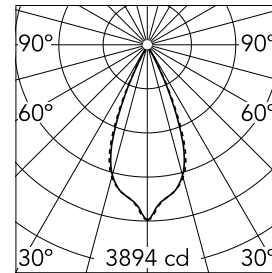

### Optical

<b>Lighting type</b>	Direct
<b>LED type</b>	Power LED
<b>Light distribution</b>	Symmetric
<b>Optical type</b>	Wide flood
<b>Beam angle (°)</b>	44
<b>Beam angle C90-270 (°)</b>	44

<b>Beam Angle:</b>	44°		
	<b>h(m)</b>	<b>E(lx)</b>	<b>D(m)</b>
	1	3894	0.80
	2	973	1.60
	3	433	2.40
	4	243	3.19
	5	156	3.99

Luminous flux luminaire  
1868 lm (EXTREME CUT OFF)

### Physical

<b>Color</b>	White/Chrome	<b>Length (mm)</b>	289
<b>Orientation</b>	Adjustable		
<b>Recessed depth (mm)</b>	75		
<b>Weight (kg)</b>	0.50		
<b>Tilt (°)</b>	30		