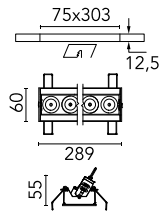

Light Shadow Adjustable No Trim Dali Version 8 Spots Optic Wide Flood

■ 03.7371.40ADA - White/Black

Recessed integrated luminaire with 8 LED lighting spots. Remote power supply included (220-240V).

Main specifications

Number of heads	1	Net lumen (lm)	1858
Lamp category	LED	Mountings	Ceiling recessed
Power (W)	21.6W	Environment	Indoor
CCT (K)	3000K		
CRI	90		

Optical

Lighting type	Direct
LED type	Power LED
Light distribution	Symmetric
Optical type	Wide flood
Beam angle (°)	46
Beam angle C90-270 (°)	46

Physical

Color	White/Black	Length (mm)	289
Orientation	Adjustable		
Recessed depth (mm)	75		
Weight (kg)	0.50		
Tilt (°)	30		

Note

It requires a pre-installation frame, to be ordered separately.

Light Shadow Adjustable No Trim Dali Version 8 Spots Optic Wide Flood