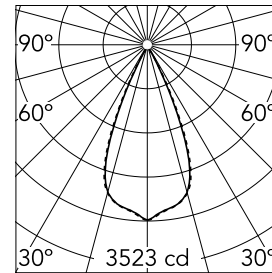

Number of heads	1	Net lumen (lm)	1858
Lamp category	LED	Mountings	Ceiling recessed
Power (W)	21.6W	Environment	Indoor
CCT (K)	3000K		
CRI	90		

Optical

Lighting type	Direct
LED type	Power LED
Light distribution	Symmetric
Optical type	Wide flood
Beam angle (°)	46
Beam angle C90-270 (°)	46

Physical

Color	White/Black	Length (mm)	289
Orientation	Adjustable		
Recessed depth (mm)	75		
Weight (kg)	0.50		
Tilt (°)	30		

Note

It requires a pre-installation frame, to be ordered separately.

Light Shadow Adjustable No Trim Dali Version 8 Spots Optic Wide Flood