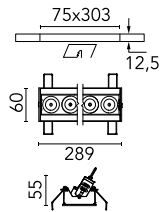

Light Shadow Adjustable No Trim Dali Version 8 Spots Optic Wide Flood

03.7369.14ADA - Black/Gold

Recessed integrated luminaire with 8 LED lighting spots. Remote power supply included (220-240V).