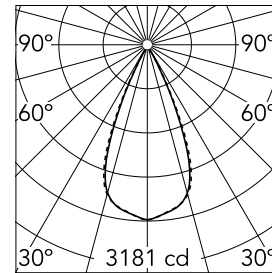

Number of heads	1	Net lumen (lm)	1727
Lamp category	LED	Mountings	Ceiling recessed
Power (W)	21.6W	Environment	Indoor dry location
CCT (K)	2700K		
CRI	90		

Optical

Lighting type	Direct
LED type	Power LED
Light distribution	Symmetric
Optical type	Wide flood
Beam angle (°)	46
Beam angle C90-270 (°)	46

Physical

Color	Black/Gold	Length (mm)	289
Orientation	Adjustable		
Recessed depth (mm)	75		
Weight (kg)	0.50		
Tilt (°)	30		

Note

It requires a pre-installation frame, to be ordered separately.

Light Shadow Adjustable No Trim Dali Version 8 Spots Optic Wide Flood