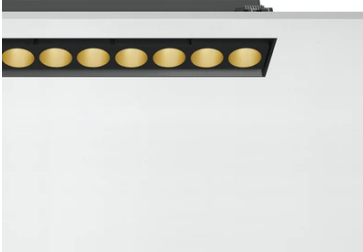

Light Shadow Adjustable No Trim Dali Version 8 Spots Optic Wide Flood

03.7369.14ADA - Black/Gold

Recessed integrated luminaire with 8 LED lighting spots. Remote power supply included (220-240V).

Main specifications

Number of heads	1	Net lumen (lm)	1727
Lamp category	LED	Mountings	Ceiling recessed
Power (W)	21.6W	Environment	Indoor dry location
CCT (K)	2700K		
CRI	90		

Optical

Lighting type	Direct
LED type	Power LED
Light distribution	Symmetric
Optical type	Wide flood
Beam angle (°)	46
Beam angle C90-270 (°)	46

Beam Angle: 46°

h(m)	E(lx)	D(m)
1	3181	0.84
2	795	1.69
3	353	2.53
4	199	3.38
5	127	4.22

Luminous flux luminaire
1727 lm (EXTREME CUT OFF)

Electrical

Frequency (Hz)	50/60	Emergency	Without
Voltage (V)	220.00	Insulation class	II
Dimmable	Yes		
Driver	Remote included		
Driver type	Dimmable DALI		
	1		

Physical

Color	Black/Gold	Length (mm)	289
Orientation	Adjustable		
Recessed depth (mm)	75		
Weight (kg)	0.50		
Tilt (°)	30		

Note

It requires a pre-installation frame, to be ordered separately.

Light Shadow Adjustable No Trim Dali Version 8 Spots Optic Wide Flood