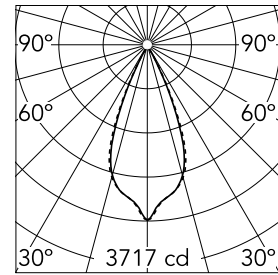

Light Shadow Adjustable No Trim Dali Version 8 Spots Optic Wide Flood

03.7368.40ADA - White/Chrome

Recessed integrated luminaire with 8 LED lighting spots. Remote power supply included (220-240V).

Main specifications

Number of heads	1	Net lumen (lm)	1783
Lamp category	LED	Mountings	Ceiling recessed
Power (W)	21.6W	Environment	Indoor dry location
CCT (K)	2700K		
CRI	90		

Optical

Lighting type	Direct
LED type	Power LED
Light distribution	Symmetric
Optical type	Wide flood
Beam angle (°)	44
Beam angle C90-270 (°)	44

Physical

Color	White/Chrome	Length (mm)	289
Orientation	Adjustable		
Recessed depth (mm)	75		
Weight (kg)	0.50		
Tilt (°)	30		

Note

It requires a pre-installation frame, to be ordered separately.

Light Shadow Adjustable No Trim Dali Version 8 Spots Optic Wide Flood