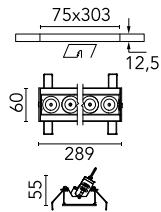

Light Shadow Adjustable No Trim Dali Version 8 Spots Optic Wide Flood

03.7368.40ADA - White/Chrome

Recessed integrated luminaire with 8 LED lighting spots. Remote power supply included (220-240V).

Main specifications

Number of heads	1	Net lumen (lm)	1783
Lamp category	LED	Mountings	Ceiling recessed
Power (W)	21.6W	Environment	Indoor dry location
CCT (K)	2700K		
CRI	90		

Optical

Lighting type	Direct
LED type	Power LED
Light distribution	Symmetric
Optical type	Wide flood
Beam angle (°)	44
Beam angle C90-270 (°)	44

Luminous flux luminaire
1783 lm (EXTREME CUT OFF)

Electrical

Frequency (Hz)	50/60	Emergency	Without
Voltage (V)	220.00	Insulation class	II
Dimmable	Yes		
Driver	Remote included		
Driver type	Dimmable DALI		
	1		

Physical

Color	White/Chrome	Length (mm)	289
Orientation	Adjustable		
Recessed depth (mm)	75		
Weight (kg)	0.50		
Tilt (°)	30		

Note

It requires a pre-installation frame, to be ordered separately.