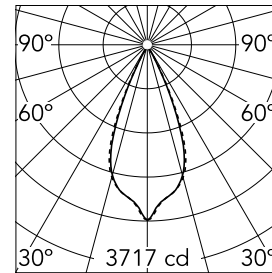

Number of heads	1	Net lumen (lm)	1783
Lamp category	LED	Mountings	Ceiling recessed
Power (W)	21.6W	Environment	Indoor
CCT (K)	2700K		
CRI	90		

Optical

Lighting type	Direct
LED type	Power LED
Light distribution	Symmetric
Optical type	Wide flood
Beam angle (°)	44
Beam angle C90-270 (°)	44

Physical

Color	Black/Chrome	Length (mm)	289
Orientation	Adjustable		
Recessed depth (mm)	75		
Weight (kg)	0.50		
Tilt (°)	30		

Note

It requires a pre-installation frame, to be ordered separately.

Certification / Marking