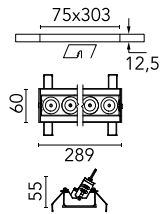

Light Shadow Adjustable No Trim Dali Version 8 Spots Optic Wide Flood

03.7368.14ADA - Black/Chrome

Recessed integrated luminaire with 8 LED lighting spots. Remote power supply included (220-240V).

Main specifications

Number of heads	1	Net lumen (lm)	1783
Lamp category	LED	Mountings	Ceiling recessed
Power (W)	21.6W	Environment	Indoor
CCT (K)	2700K		
CRI	90		

Optical

Lighting type	Direct
LED type	Power LED
Light distribution	Symmetric
Optical type	Wide flood
Beam angle (°)	44
Beam angle C90-270 (°)	44

Physical

Color	Black/Chrome	Length (mm)	289
Orientation	Adjustable		
Recessed depth (mm)	75		
Weight (kg)	0.50		
Tilt (°)	30		

Note

It requires a pre-installation frame, to be ordered separately.

Certification / Marking