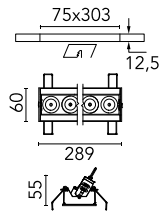

Light Shadow Adjustable No Trim Dali Version 8 Spots Optic Wide Flood

■ 03.7367.40ADA - White/Black

Recessed integrated luminaire with 8 LED lighting spots. Remote power supply included (220-240V).

Main specifications

Number of heads	1	Net lumen (lm)	1773
Lamp category	LED	Mountings	Ceiling recessed
Power (W)	21.6W	Environment	Indoor dry location
CCT (K)	2700K		
CRI	90		

Optical

Lighting type	Direct
LED type	Power LED
Light distribution	Symmetric
Optical type	Wide flood
Beam angle (°)	46
Beam angle C90-270 (°)	46

Beam Angle:	46°		
	h(m)	E(lx)	D(m)
	1	3363	0.84
	2	841	1.69
	3	374	2.53
	4	210	3.38
	5	135	4.22

Luminous flux luminaire
1773 lm (EXTREME CUT OFF)

Electrical

Frequency (Hz)	50/60	Emergency	Without
Voltage (V)	220.00	Insulation class	II
Dimmable	Yes		
Driver	Remote included		
Driver type	Dimmable DALI		
	1		

Physical

Color	White/Black	Length (mm)	289
Orientation	Adjustable		
Recessed depth (mm)	75		
Weight (kg)	0.50		
Tilt (°)	30		

Note

It requires a pre-installation frame, to be ordered separately.