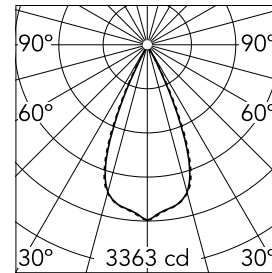

Optical

| | |
|-------------------------------|------------|
| Lighting type | Direct |
| LED type | Power LED |
| Light distribution | Symmetric |
| Optical type | Wide flood |
| Beam angle (°) | 46 |
| Beam angle C90-270 (°) | 46 |

| | | | |
|--------------------|-------------|--------------|-------------|
| Beam Angle: | 46° | | |
| | h(m) | E(lx) | D(m) |
| | 1 | 3363 | 0.84 |
| | 2 | 841 | 1.69 |
| | 3 | 374 | 2.53 |
| | 4 | 210 | 3.38 |
| | 5 | 135 | 4.22 |

Physical

| | | | |
|----------------------------|-------------|--------------------|-----|
| Color | White/Black | Length (mm) | 289 |
| Orientation | Adjustable | | |
| Recessed depth (mm) | 75 | | |
| Weight (kg) | 0.50 | | |
| Tilt (°) | 30 | | |