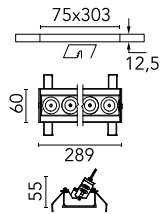

Light Shadow Adjustable No Trim Dali Version 8 Spots Optic Wide Flood

■ ■ 03.7367.14ADA - Black/Black

Recessed integrated luminaire with 8 LED lighting spots. Remote power supply included (220-240V).