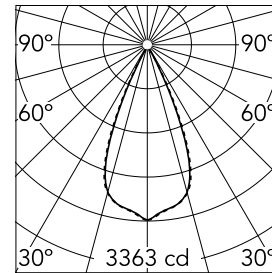

### Optical

<b>Lighting type</b>	Direct
<b>LED type</b>	Power LED
<b>Light distribution</b>	Symmetric
<b>Optical type</b>	Wide flood
<b>Beam angle (°)</b>	46
<b>Beam angle C90-270 (°)</b>	46

Beam Angle: 46°

h(m)	E(lx)	D(m)
1	3363	0.84
2	841	1.69
3	374	2.53
4	210	3.38
5	135	4.22

Luminous flux luminaire  
1773 lm (EXTREME CUT OFF)

### Physical

<b>Color</b>	Black/Black	<b>Length (mm)</b>	289
<b>Orientation</b>	Adjustable		
<b>Recessed depth (mm)</b>	75		
<b>Weight (kg)</b>	0.50		
<b>Tilt (°)</b>	30		