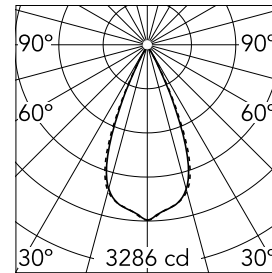

Light Shadow Adjustable No Trim Dali Version 8 Spots Optic Wide Flood

03.7366.40ADA - White/White

Recessed integrated luminaire with 8 LED lighting spots. Remote power supply included (220-240V).

Main specifications

Number of heads	1	Net lumen (lm)	1763
Lamp category	LED	Mountings	Ceiling recessed
Power (W)	21.6W	Environment	Indoor dry location
CCT (K)	2700K		
CRI	90		

Optical

Lighting type	Direct
LED type	Power LED
Light distribution	Symmetric
Optical type	Wide flood
Beam angle (°)	45
Beam angle C90-270 (°)	45

Physical

Color	White/White	Length (mm)	289
Orientation	Adjustable		
Recessed depth (mm)	75		
Weight (kg)	0.50		
Tilt (°)	30		

Note

It requires a pre-installation frame, to be ordered separately.

Light Shadow Adjustable No Trim Dali Version 8 Spots Optic Wide Flood