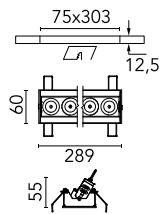

Number of heads	1	Net lumen (lm)	1763
Lamp category	LED	Mountings	Ceiling recessed
Power (W)	21.6W	Environment	Indoor dry location
CCT (K)	2700K		
CRI	90		

Optical

Lighting type	Direct
LED type	Power LED
Light distribution	Symmetric
Optical type	Wide flood
Beam angle (°)	45
Beam angle C90-270 (°)	45

Beam Angle:	45°		
	h(m)	E(lx)	D(m)
	1	3286	0.83
	2	822	1.67
	3	365	2.50
	4	205	3.34
	5	131	4.17

Luminous flux luminaire
1763 lm (EXTREME CUT OFF)

Electrical

Frequency (Hz)	50/60	Emergency	Without
Voltage (V)	220.00	Insulation class	II
Dimmable	Yes		
Driver	Remote included		
Driver type	Dimmable DALI		
	1		

Physical

Color	White/White	Length (mm)	289
Orientation	Adjustable		
Recessed depth (mm)	75		
Weight (kg)	0.50		
Tilt (°)	30		

Note

It requires a pre-installation frame, to be ordered separately.

Light Shadow Adjustable No Trim Dali Version 8 Spots Optic Wide Flood