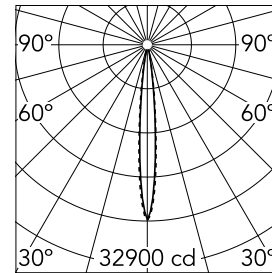

Number of heads	1	Net lumen (lm)	1859
Lamp category	LED	Mountings	Ceiling recessed
Power (W)	21.6W	Environment	Indoor
CCT (K)	3000K		
CRI	90		

Optical

Lighting type	Direct
LED type	Power LED
Light distribution	Symmetric
Optical type	Spot
Beam angle (°)	10
Beam angle C90-270 (°)	10

Physical

Color	Black/Gold	Length (mm)	289
Orientation	Adjustable		
Recessed depth (mm)	75		
Weight (kg)	0.50		
Tilt (°)	30		

Note

It requires a pre-installation frame, to be ordered separately.

Light Shadow Adjustable No Trim Dali Version 8 Spots Optic Spot