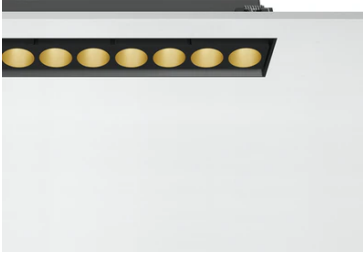

Light Shadow Adjustable No Trim Dali Version 8 Spots Optic Spot

03.8939.14ADA - Black/Gold

Recessed integrated luminaire with 8 LED lighting spots. Remote power supply included (220-240V).

Main specifications

Number of heads	1	Net lumen (lm)	1859
Lamp category	LED	Mountings	Ceiling recessed
Power (W)	21.6W	Environment	Indoor
CCT (K)	3000K		
CRI	90		

Optical

Lighting type	Direct
LED type	Power LED
Light distribution	Symmetric
Optical type	Spot
Beam angle (°)	10
Beam angle C90-270 (°)	10

Physical

Color	Black/Gold	Length (mm)	289
Orientation	Adjustable		
Recessed depth (mm)	75		
Weight (kg)	0.50		
Tilt (°)	30		

Note

It requires a pre-installation frame, to be ordered separately.

Light Shadow Adjustable No Trim Dali Version 8 Spots Optic Spot