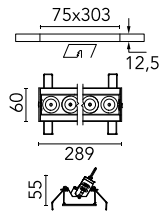

Light Shadow Adjustable No Trim Dali Version 8 Spots Optic Spot

03.8939.14ADA - Black/Gold

Recessed integrated luminaire with 8 LED lighting spots. Remote power supply included (220-240V).