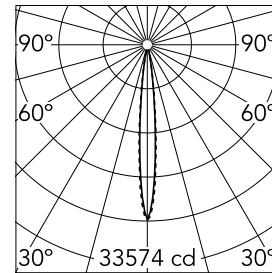

Number of heads	1	Net lumen (lm)	1906
Lamp category	LED	Mountings	Ceiling recessed
Power (W)	21.6W	Environment	Indoor dry location
CCT (K)	3000K		
CRI	90		

Optical

Lighting type	Direct
LED type	Power LED
Light distribution	Symmetric
Optical type	Spot
Beam angle (°)	10
Beam angle C90-270 (°)	10

Physical

Color	White/Chrome	Length (mm)	289
Orientation	Adjustable		
Recessed depth (mm)	75		
Weight (kg)	0.50		
Tilt (°)	30		

Note

It requires a pre-installation frame, to be ordered separately.

Light Shadow Adjustable No Trim Dali Version 8 Spots Optic Spot