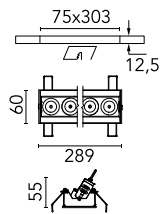

Number of heads	1	Net lumen (lm)	1906
Lamp category	LED	Mountings	Ceiling recessed
Power (W)	21.6W	Environment	Indoor dry location
CCT (K)	3000K		
CRI	90		

Optical

Lighting type	Direct
LED type	Power LED
Light distribution	Symmetric
Optical type	Spot
Beam angle (°)	10
Beam angle C90-270 (°)	10

Beam Angle: 10°

	h(m)	E(lx)	D(m)
1	33574	0.18	
2	8394	0.36	
3	3730	0.55	
4	2098	0.73	
5	1343	0.91	

Luminous flux luminaire
1906 lm (EXTREME CUT OFF)

Electrical

Frequency (Hz)	50/60	Emergency	Without
Voltage (V)	220.00	Insulation class	II
Dimmable	Yes		
Driver	Remote included		
Driver type	Dimmable DALI		
	1		

Physical

Color	White/Chrome	Length (mm)	289
Orientation	Adjustable		
Recessed depth (mm)	75		
Weight (kg)	0.50		
Tilt (°)	30		

Note

It requires a pre-installation frame, to be ordered separately.

Light Shadow Adjustable No Trim Dali Version 8 Spots Optic Spot