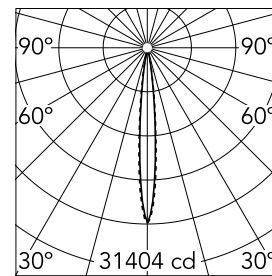

Number of heads	1	Net lumen (lm)	1774
Lamp category	LED	Mountings	Ceiling recessed
Power (W)	21.6W	Environment	Indoor dry location
CCT (K)	2700K		
CRI	90		

Optical

Lighting type	Direct
LED type	Power LED
Light distribution	Symmetric
Optical type	Spot
Beam angle (°)	10
Beam angle C90-270 (°)	10

Physical

Color	White/Gold	Length (mm)	289
Orientation	Adjustable		
Recessed depth (mm)	75		
Weight (kg)	0.50		
Tilt (°)	30		

Note

It requires a pre-installation frame, to be ordered separately.

Light Shadow Adjustable No Trim Dali Version 8 Spots Optic Spot