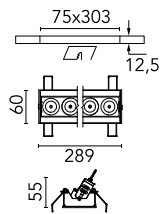

Light Shadow Adjustable No Trim Dali Version 8 Spots Optic Spot

03.8935.40ADA - White/Gold

Recessed integrated luminaire with 8 LED lighting spots. Remote power supply included (220-240V).