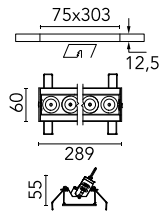

### Main specifications

<b>Number of heads</b>	1	<b>Net lumen (lm)</b>	1774
<b>Lamp category</b>	LED	<b>Mountings</b>	Ceiling recessed
<b>Power (W)</b>	21.6W	<b>Environment</b>	Indoor dry location
<b>CCT (K)</b>	2700K		
<b>CRI</b>	90		

### Optical

<b>Lighting type</b>	Direct
<b>LED type</b>	Power LED
<b>Light distribution</b>	Symmetric
<b>Optical type</b>	Spot
<b>Beam angle (°)</b>	10
<b>Beam angle C90-270 (°)</b>	10

Beam Angle: 10°

h(m)	E(lx)	D(m)
1	31404	0.18
2	7851	0.36
3	3489	0.55
4	1963	0.73
5	1256	0.91

### Physical

<b>Color</b>	Black/Gold	<b>Length (mm)</b>	289
<b>Orientation</b>	Adjustable		
<b>Recessed depth (mm)</b>	75		
<b>Weight (kg)</b>	0.50		
<b>Tilt (°)</b>	30		