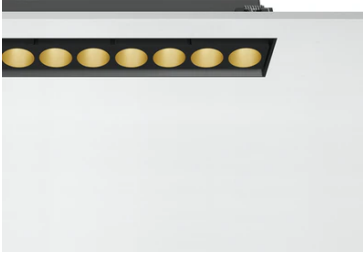

## Light Shadow Adjustable No Trim Dali Version 8 Spots Optic Spot

03.8935.14ADA - Black/Gold

Recessed integrated luminaire with 8 LED lighting spots. Remote power supply included (220-240V).

### Main specifications

<b>Number of heads</b>	1	<b>Net lumen (lm)</b>	1774
<b>Lamp category</b>	LED	<b>Mountings</b>	Ceiling recessed
<b>Power (W)</b>	21.6W	<b>Environment</b>	Indoor dry location
<b>CCT (K)</b>	2700K		
<b>CRI</b>	90		

Luminous flux luminaire  
1774 lm (EXTREME CUT OFF)

### Physical

<b>Color</b>	Black/Gold	<b>Length (mm)</b>	289
<b>Orientation</b>	Adjustable		
<b>Recessed depth (mm)</b>	75		
<b>Weight (kg)</b>	0.50		
<b>Tilt (°)</b>	30		