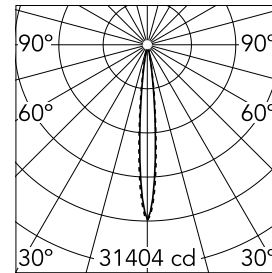

### Optical

<b>Lighting type</b>	Direct
<b>LED type</b>	Power LED
<b>Light distribution</b>	Symmetric
<b>Optical type</b>	Spot
<b>Beam angle (°)</b>	10
<b>Beam angle C90-270 (°)</b>	10

Beam Angle: 10°

h(m)	E(lx)	D(m)
1	31404	0.18
2	7851	0.36
3	3489	0.55
4	1963	0.73
5	1256	0.91

Luminous flux luminaire  
1774 lm (EXTREME CUT OFF)

### Physical

<b>Color</b>	Black/Gold	<b>Length (mm)</b>	289
<b>Orientation</b>	Adjustable		
<b>Recessed depth (mm)</b>	75		
<b>Weight (kg)</b>	0.50		
<b>Tilt (°)</b>	30		