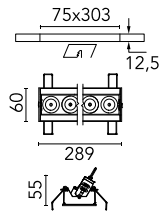

Light Shadow Adjustable No Trim Dali Version 8 Spots Optic Spot

03.8933.40ADA - White/Black

Recessed integrated luminaire with 8 LED lighting spots. Remote power supply included (220-240V).