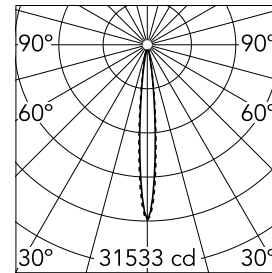

Number of heads	1	Net lumen (lm)	1747
Lamp category	LED	Mountings	Ceiling recessed
Power (W)	21.6W	Environment	Indoor dry location
CCT (K)	2700K		
CRI	90		

Optical

Lighting type	Direct
LED type	Power LED
Light distribution	Symmetric
Optical type	Spot
Beam angle (°)	10
Beam angle C90-270 (°)	10

Physical

Color	White/Black	Length (mm)	289
Orientation	Adjustable		
Recessed depth (mm)	75		
Weight (kg)	0.50		
Tilt (°)	30		

Note

It requires a pre-installation frame, to be ordered separately.

Light Shadow Adjustable No Trim Dali Version 8 Spots Optic Spot