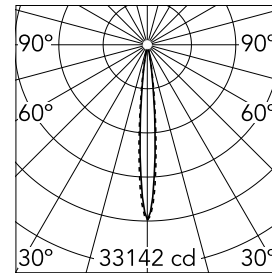

Number of heads	1	Net lumen (lm)	1812
Lamp category	LED	Mountings	Ceiling recessed
Power (W)	21.6W	Environment	Indoor dry location
CCT (K)	2700K		
CRI	90		

Optical

Lighting type	Direct
LED type	Power LED
Light distribution	Symmetric
Optical type	Spot
Beam angle (°)	10
Beam angle C90-270 (°)	10

Physical

Color	White/White	Length (mm)	289
Orientation	Adjustable		
Recessed depth (mm)	75		
Weight (kg)	0.50		
Tilt (°)	30		

Note

It requires a pre-installation frame, to be ordered separately.

Light Shadow Adjustable No Trim Dali Version 8 Spots Optic Spot