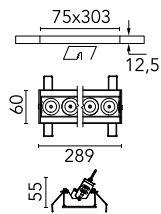

Number of heads	1	Net lumen (lm)	1812
Lamp category	LED	Mountings	Ceiling recessed
Power (W)	21.6W	Environment	Indoor dry location
CCT (K)	2700K		
CRI	90		

Optical

Lighting type	Direct
LED type	Power LED
Light distribution	Symmetric
Optical type	Spot
Beam angle (°)	10
Beam angle C90-270 (°)	10

Beam Angle: 10°

	h(m)	E(lx)	D(m)
1	33142	0.17	
2	8285	0.35	
3	3682	0.52	
4	2071	0.70	
5	1326	0.87	

Luminous flux luminaire
1812 lm (EXTREME CUT OFF)

Electrical

Frequency (Hz)	50/60	Emergency	Without
Voltage (V)	220.00	Insulation class	II
Dimmable	Yes		
Driver	Remote included		
Driver type	Dimmable DALI		
	1		

Physical

Color	White/White	Length (mm)	289
Orientation	Adjustable		
Recessed depth (mm)	75		
Weight (kg)	0.50		
Tilt (°)	30		

Note

It requires a pre-installation frame, to be ordered separately.

Light Shadow Adjustable No Trim Dali Version 8 Spots Optic Spot