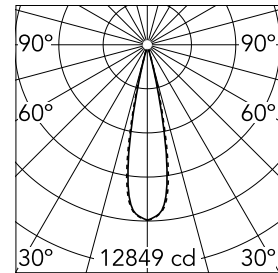

Number of heads	1	Net lumen (lm)	1879
Lamp category	LED	Mountings	Ceiling recessed
Power (W)	21.6W	Environment	Indoor dry location
CCT (K)	3000K		
CRI	90		

Optical

Lighting type	Direct
LED type	Power LED
Light distribution	Symmetric
Optical type	Medium
Beam angle (°)	22
Beam angle C90-270 (°)	22

Physical

Color	Black/Black	Length (mm)	289
Orientation	Adjustable		
Recessed depth (mm)	75		
Weight (kg)	0.50		
Tilt (°)	30		

Note

It requires a pre-installation frame, to be ordered separately.

Light Shadow Adjustable No Trim Dali Version 8 Spots Optic Medium