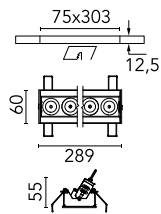

Number of heads	1	Net lumen (lm)	1879
Lamp category	LED	Mountings	Ceiling recessed
Power (W)	21.6W	Environment	Indoor dry location
CCT (K)	3000K		
CRI	90		

Optical

Lighting type	Direct
LED type	Power LED
Light distribution	Symmetric
Optical type	Medium
Beam angle (°)	22
Beam angle C90-270 (°)	22

Beam Angle:	22°
	h(m) E(lx) D(m)
1	12849 0.39
2	3212 0.78
3	1428 1.17
4	803 1.56
5	514 1.95

Luminous flux luminaire
1879 lm (EXTREME CUT OFF)

Electrical

Frequency (Hz)	50/60	Emergency	Without
Voltage (V)	220.00	Insulation class	II
Dimmable	Yes		
Driver	Remote included		
Driver type	Dimmable DALI		
	1		

Physical

Color	Black/Black	Length (mm)	289
Orientation	Adjustable		
Recessed depth (mm)	75		
Weight (kg)	0.50		
Tilt (°)	30		

Note

It requires a pre-installation frame, to be ordered separately.

Light Shadow Adjustable No Trim Dali Version 8 Spots Optic Medium