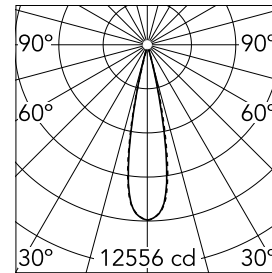

Number of heads	1	Net lumen (lm)	1878
Lamp category	LED	Mountings	Ceiling recessed
Power (W)	21.6W	Environment	Indoor dry location
CCT (K)	3000K		
CRI	90		

Optical

Lighting type	Direct
LED type	Power LED
Light distribution	Symmetric
Optical type	Medium
Beam angle (°)	22
Beam angle C90-270 (°)	22

Physical

Color	Black/White	Length (mm)	289
Orientation	Adjustable		
Recessed depth (mm)	75		
Weight (kg)	0.50		
Tilt (°)	30		

Note

It requires a pre-installation frame, to be ordered separately.

Light Shadow Adjustable No Trim Dali Version 8 Spots Optic Medium