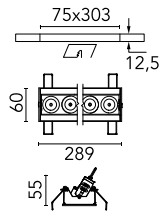

Light Shadow Adjustable No Trim Dali Version 8 Spots Optic Medium

■ □ 03.9450.14ADA - Black/White

Recessed integrated luminaire with 8 LED lighting spots. Remote power supply included (220-240V).