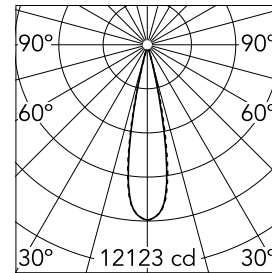

Number of heads	1	Net lumen (lm)	1813
Lamp category	LED	Mountings	Ceiling recessed
Power (W)	21.6W	Environment	Indoor dry location
CCT (K)	2700K		
CRI	90		

Optical

Lighting type	Direct
LED type	Power LED
Light distribution	Symmetric
Optical type	Medium
Beam angle (°)	22
Beam angle C90-270 (°)	22

Physical

Color	Black/Chrome	Length (mm)	289
Orientation	Adjustable		
Recessed depth (mm)	75		
Weight (kg)	0.50		
Tilt (°)	30		

Note

It requires a pre-installation frame, to be ordered separately.

Light Shadow Adjustable No Trim Dali Version 8 Spots Optic Medium