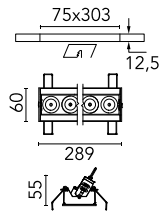

Light Shadow Adjustable No Trim Dali Version 8 Spots Optic Medium

03.9442.14ADA - Black/Chrome

Recessed integrated luminaire with 8 LED lighting spots. Remote power supply included (220-240V).