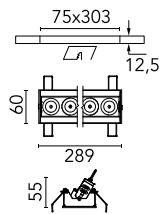

Number of heads	1	Net lumen (lm)	1793
Lamp category	LED	Mountings	Ceiling recessed
Power (W)	21.6W	Environment	Indoor dry location
CCT (K)	2700K		
CRI	90		

Optical

Lighting type	Direct
LED type	Power LED
Light distribution	Symmetric
Optical type	Medium
Beam angle (°)	22
Beam angle C90-270 (°)	22

Beam Angle:	22°		
	h(m)	E(lx)	D(m)
	1	12258	0.39
	2	3065	0.78
	3	1362	1.17
	4	766	1.56
	5	490	1.95

Luminous flux luminaire
1793 lm (EXTREME CUT OFF)

Electrical

Frequency (Hz)	50/60	Emergency	Without
Voltage (V)	220.00	Insulation class	II
Dimmable	Yes		
Driver	Remote included		
Driver type	Dimmable DALI		
	1		

Physical

Color	Black/White	Length (mm)	289
Orientation	Adjustable		
Recessed depth (mm)	75		
Weight (kg)	0.50		
Tilt (°)	30		

Note

It requires a pre-installation frame, to be ordered separately.

Light Shadow Adjustable No Trim Dali Version 8 Spots Optic Medium