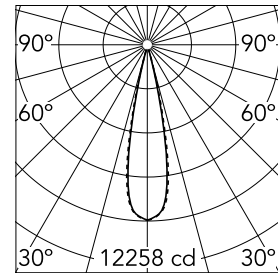

Number of heads	1	Net lumen (lm)	1793
Lamp category	LED	Mountings	Ceiling recessed
Power (W)	21.6W	Environment	Indoor dry location
CCT (K)	2700K		
CRI	90		

Optical

Lighting type	Direct
LED type	Power LED
Light distribution	Symmetric
Optical type	Medium
Beam angle (°)	22
Beam angle C90-270 (°)	22

Physical

Color	Black/White	Length (mm)	289
Orientation	Adjustable		
Recessed depth (mm)	75		
Weight (kg)	0.50		
Tilt (°)	30		

Note

It requires a pre-installation frame, to be ordered separately.

Light Shadow Adjustable No Trim Dali Version 8 Spots Optic Medium