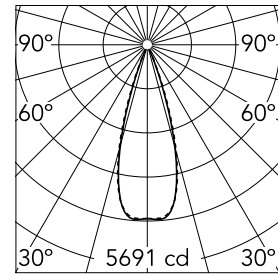

Number of heads	1	Net lumen (lm)	1850
Lamp category	LED	Mountings	Ceiling recessed
Power (W)	21.6W	Environment	Indoor dry location
CCT (K)	3000K		
CRI	90		

Optical

Lighting type	Direct
LED type	Power LED
Light distribution	Symmetric
Optical type	Flood
Beam angle (°)	33
Beam angle C90-270 (°)	33

Physical

Color	Black/Gold	Length (mm)	289
Orientation	Adjustable		
Recessed depth (mm)	75		
Weight (kg)	0.50		
Tilt (°)	30		

Note

It requires a pre-installation frame, to be ordered separately.

Light Shadow Adjustable No Trim Dali Version 8 Spots Optic Flood