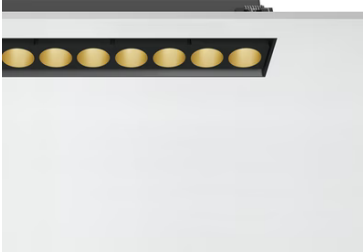

Light Shadow Adjustable No Trim Dali Version 8 Spots Optic Flood

03.9458.14ADA - Black/Gold

Recessed integrated luminaire with 8 LED lighting spots. Remote power supply included (220-240V).

Main specifications

Number of heads	1	Net lumen (lm)	1850
Lamp category	LED	Mountings	Ceiling recessed
Power (W)	21.6W	Environment	Indoor dry location
CCT (K)	3000K		
CRI	90		

Optical

Lighting type	Direct
LED type	Power LED
Light distribution	Symmetric
Optical type	Flood
Beam angle (°)	33
Beam angle C90-270 (°)	33

Beam Angle: 33°

Luminous flux luminaire
1850 lm (EXTREME CUT OFF)

Electrical

Frequency (Hz)	50/60	Emergency	Without
Voltage (V)	220.00	Insulation class	II
Dimmable	Yes		
Driver	Remote included		
Driver type	Dimmable DALI		
	1		

Physical

Color	Black/Gold	Length (mm)	289
Orientation	Adjustable		
Recessed depth (mm)	75		
Weight (kg)	0.50		
Tilt (°)	30		

Note

It requires a pre-installation frame, to be ordered separately.

Light Shadow Adjustable No Trim Dali Version 8 Spots Optic Flood