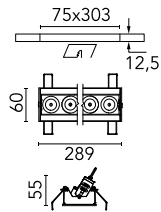

Light Shadow Adjustable No Trim Dali Version 8 Spots Optic Flood

03.9458.14ADA - Black/Gold

Recessed integrated luminaire with 8 LED lighting spots. Remote power supply included (220-240V).

Main specifications

Number of heads	1	Net lumen (lm)	1850
Lamp category	LED	Mountings	Ceiling recessed
Power (W)	21.6W	Environment	Indoor dry location
CCT (K)	3000K		
CRI	90		

Optical

Lighting type	Direct
LED type	Power LED
Light distribution	Symmetric
Optical type	Flood
Beam angle (°)	33
Beam angle C90-270 (°)	33

Beam Angle: 33°

Luminous flux luminaire
1850 lm (EXTREME CUT OFF)

Electrical

Frequency (Hz)	50/60	Emergency	Without
Voltage (V)	220.00	Insulation class	II
Dimmable	Yes		
Driver	Remote included		
Driver type	Dimmable DALI		
	1		

Physical

Color	Black/Gold	Length (mm)	289
Orientation	Adjustable		
Recessed depth (mm)	75		
Weight (kg)	0.50		
Tilt (°)	30		

Note

It requires a pre-installation frame, to be ordered separately.