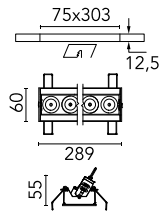

Light Shadow Adjustable No Trim Dali Version 8 Spots Optic Flood

■ 03.9456.40ADA - White/Black

Recessed integrated luminaire with 8 LED lighting spots. Remote power supply included (220-240V).