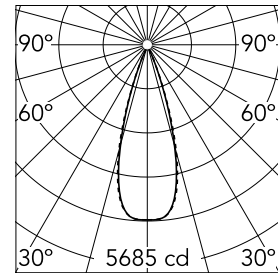

Number of heads	1	Net lumen (lm)	1818
Lamp category	LED	Mountings	Ceiling recessed
Power (W)	21.6W	Environment	Indoor
CCT (K)	3000K		
CRI	90		

Optical

Lighting type	Direct
LED type	Power LED
Light distribution	Symmetric
Optical type	Flood
Beam angle (°)	33
Beam angle C90-270 (°)	33

Physical

Color	White/Black	Length (mm)	289
Orientation	Adjustable		
Recessed depth (mm)	75		
Weight (kg)	0.50		
Tilt (°)	30		

Note

It requires a pre-installation frame, to be ordered separately.

Light Shadow Adjustable No Trim Dali Version 8 Spots Optic Flood