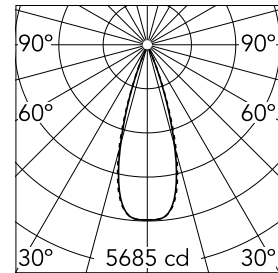

Number of heads	1	Net lumen (lm)	1818
Lamp category	LED	Mountings	Ceiling recessed
Power (W)	21.6W	Environment	Indoor dry location
CCT (K)	3000K		
CRI	90		

Optical

Lighting type	Direct
LED type	Power LED
Light distribution	Symmetric
Optical type	Flood
Beam angle (°)	33
Beam angle C90-270 (°)	33

Physical

Color	Black/Black	Length (mm)	289
Orientation	Adjustable		
Recessed depth (mm)	75		
Weight (kg)	0.50		
Tilt (°)	30		

Note

It requires a pre-installation frame, to be ordered separately.

Light Shadow Adjustable No Trim Dali Version 8 Spots Optic Flood