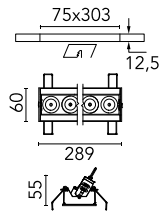

Number of heads	1	Net lumen (lm)	1818
Lamp category	LED	Mountings	Ceiling recessed
Power (W)	21.6W	Environment	Indoor dry location
CCT (K)	3000K		
CRI	90		

Optical

Lighting type	Direct
LED type	Power LED
Light distribution	Symmetric
Optical type	Flood
Beam angle (°)	33
Beam angle C90-270 (°)	33

Beam Angle: 33°		
h(m)	E(lx)	D(m)
1	5685	0.60
2	1421	1.19
3	632	1.79
4	355	2.39
5	227	2.99

Luminous flux luminaire
1818 lm (EXTREME CUT OFF)

Electrical

Frequency (Hz)	50/60	Emergency	Without
Voltage (V)	220.00	Insulation class	II
Dimmable	Yes		
Driver	Remote included		
Driver type	Dimmable DALI		
	1		

Physical

Color	Black/Black	Length (mm)	289
Orientation	Adjustable		
Recessed depth (mm)	75		
Weight (kg)	0.50		
Tilt (°)	30		

Note

It requires a pre-installation frame, to be ordered separately.

Light Shadow Adjustable No Trim Dali Version 8 Spots Optic Flood