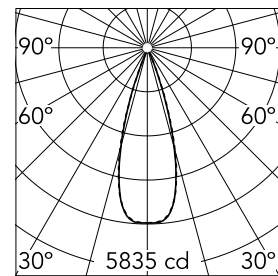

### Main specifications

<b>Number of heads</b>	1	<b>Net lumen (lm)</b>	1872
<b>Lamp category</b>	LED	<b>Mountings</b>	Ceiling recessed
<b>Power (W)</b>	21.6W	<b>Environment</b>	Indoor dry location
<b>CCT (K)</b>	3000K		
<b>CRI</b>	90		

### Optical

<b>Lighting type</b>	Direct
<b>LED type</b>	Power LED
<b>Light distribution</b>	Symmetric
<b>Optical type</b>	Flood
<b>Beam angle (°)</b>	33
<b>Beam angle C90-270 (°)</b>	33

Beam Angle: 33°

h(m)	E(lx)	D(m)
1	5835	0.59
2	1459	1.18
3	648	1.78
4	365	2.37
5	233	2.96

Luminous flux luminaire  
1872 lm (EXTREME CUT OFF)

### Physical

<b>Color</b>	White/White	<b>Length (mm)</b>	289
<b>Orientation</b>	Adjustable		
<b>Recessed depth (mm)</b>	75		
<b>Weight (kg)</b>	0.50		
<b>Tilt (°)</b>	30		