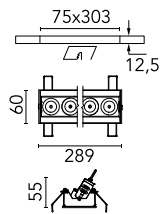

### Optical

<b>Lighting type</b>	Direct
<b>LED type</b>	Power LED
<b>Light distribution</b>	Symmetric
<b>Optical type</b>	Flood
<b>Beam angle (°)</b>	33
<b>Beam angle C90-270 (°)</b>	33

Beam Angle: 33°

h(m)	E(lx)	D(m)
1	5835	0.59
2	1459	1.18
3	648	1.78
4	365	2.37
5	233	2.96

Luminous flux luminaire  
1872 lm (EXTREME CUT OFF)

### Physical

<b>Color</b>	White/White	<b>Length (mm)</b>	289
<b>Orientation</b>	Adjustable		
<b>Recessed depth (mm)</b>	75		
<b>Weight (kg)</b>	0.50		
<b>Tilt (°)</b>	30		