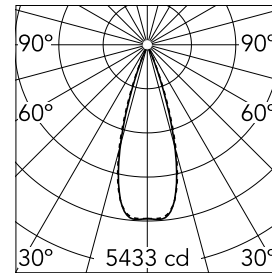

Number of heads	1	Net lumen (lm)	1765
Lamp category	LED	Mountings	Ceiling recessed
Power (W)	21.6W	Environment	Indoor
CCT (K)	2700K		
CRI	90		

Optical

Lighting type	Direct
LED type	Power LED
Light distribution	Symmetric
Optical type	Flood
Beam angle (°)	33
Beam angle C90-270 (°)	33

Physical

Color	Black/Gold	Length (mm)	289
Orientation	Adjustable		
Recessed depth (mm)	75		
Weight (kg)	0.50		
Tilt (°)	30		

Note

It requires a pre-installation frame, to be ordered separately.

Light Shadow Adjustable No Trim Dali Version 8 Spots Optic Flood