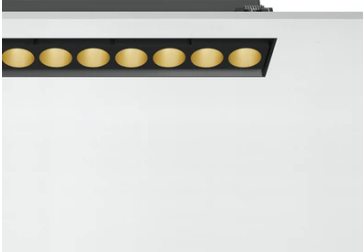

Light Shadow Adjustable No Trim Dali Version 8 Spots Optic Flood

03.9448.14ADA - Black/Gold

Recessed integrated luminaire with 8 LED lighting spots. Remote power supply included (220-240V).

Main specifications

Number of heads	1	Net lumen (lm)	1765
Lamp category	LED	Mountings	Ceiling recessed
Power (W)	21.6W	Environment	Indoor
CCT (K)	2700K		
CRI	90		

Optical

Lighting type	Direct
LED type	Power LED
Light distribution	Symmetric
Optical type	Flood
Beam angle (°)	33
Beam angle C90-270 (°)	33

Physical

Color	Black/Gold	Length (mm)	289
Orientation	Adjustable		
Recessed depth (mm)	75		
Weight (kg)	0.50		
Tilt (°)	30		

Note

It requires a pre-installation frame, to be ordered separately.

Light Shadow Adjustable No Trim Dali Version 8 Spots Optic Flood