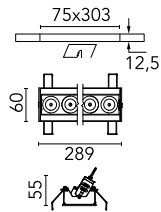

Light Shadow Adjustable No Trim Dali Version 8 Spots Optic Flood

03.9448.14ADA - Black/Gold

Recessed integrated luminaire with 8 LED lighting spots. Remote power supply included (220-240V).