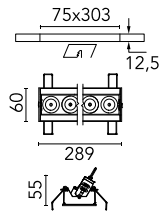

Light Shadow Adjustable No Trim Dali Version 8 Spots Optic Flood

■ ■ 03.9446.14ADA - Black/Black

Recessed integrated luminaire with 8 LED lighting spots. Remote power supply included (220-240V).