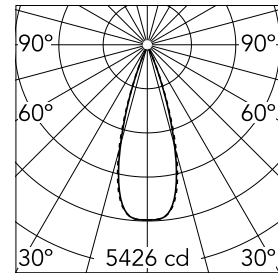

Number of heads	1	Net lumen (lm)	1735
Lamp category	LED	Mountings	Ceiling recessed
Power (W)	21.6W	Environment	Indoor
CCT (K)	2700K		
CRI	90		

Optical

Lighting type	Direct
LED type	Power LED
Light distribution	Symmetric
Optical type	Flood
Beam angle (°)	33
Beam angle C90-270 (°)	33

Physical

Color	Black/Black	Length (mm)	289
Orientation	Adjustable		
Recessed depth (mm)	75		
Weight (kg)	0.50		
Tilt (°)	30		

Note

It requires a pre-installation frame, to be ordered separately.

Light Shadow Adjustable No Trim Dali Version 8 Spots Optic Flood