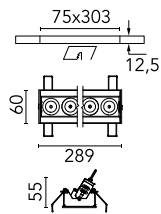

Light Shadow Adjustable No Trim Dali Version 8 Spots Optic Flood

03.9445.40ADA - White/White

Recessed integrated luminaire with 8 LED lighting spots. Remote power supply included (220-240V).

Main specifications

Number of heads	1	Net lumen (lm)	1787
Lamp category	LED	Mountings	Ceiling recessed
Power (W)	21.6W	Environment	Indoor dry location
CCT (K)	2700K		
CRI	90		

Optical

Lighting type	Direct
LED type	Power LED
Light distribution	Symmetric
Optical type	Flood
Beam angle (°)	33
Beam angle C90-270 (°)	33

Beam Angle:	33°		
	h(m)	E(lx)	D(m)
1	5570	0.59	
2	1392	1.18	
3	619	1.78	
4	348	2.37	
5	223	2.96	

Luminous flux luminaire
1787 lm (EXTREME CUT OFF)

Electrical

Frequency (Hz)	50/60	Emergency	Without
Voltage (V)	220.00	Insulation class	II
Dimmable	Yes		
Driver	Remote included		
Driver type	Dimmable DALI		
	1		

Physical

Color	White/White	Length (mm)	289
Orientation	Adjustable		
Recessed depth (mm)	75		
Weight (kg)	0.50		
Tilt (°)	30		

Note

It requires a pre-installation frame, to be ordered separately.