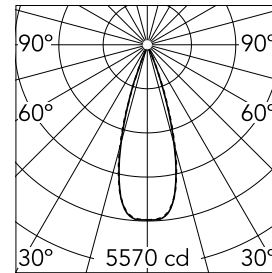

### Main specifications

<b>Number of heads</b>	1	<b>Net lumen (lm)</b>	1787
<b>Lamp category</b>	LED	<b>Mountings</b>	Ceiling recessed
<b>Power (W)</b>	21.6W	<b>Environment</b>	Indoor dry location
<b>CCT (K)</b>	2700K		
<b>CRI</b>	90		

### Optical

<b>Lighting type</b>	Direct
<b>LED type</b>	Power LED
<b>Light distribution</b>	Symmetric
<b>Optical type</b>	Flood
<b>Beam angle (°)</b>	33
<b>Beam angle C90-270 (°)</b>	33

Beam Angle:	33°		
	h(m)	E(lx)	D(m)
1	5570	0.59	
2	1392	1.18	
3	619	1.78	
4	348	2.37	
5	223	2.96	

Luminous flux luminaire  
1787 lm (EXTREME CUT OFF)

### Physical

<b>Color</b>	White/White	<b>Length (mm)</b>	289
<b>Orientation</b>	Adjustable		
<b>Recessed depth (mm)</b>	75		
<b>Weight (kg)</b>	0.50		
<b>Tilt (°)</b>	30		