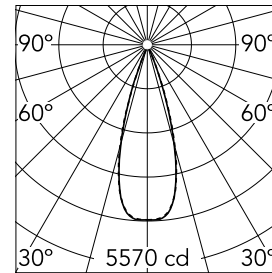

Number of heads	1	Net lumen (lm)	1787
Lamp category	LED	Mountings	Ceiling recessed
Power (W)	21.6W	Environment	Indoor dry location
CCT (K)	2700K		
CRI	90		

Optical

Lighting type	Direct
LED type	Power LED
Light distribution	Symmetric
Optical type	Flood
Beam angle (°)	33
Beam angle C90-270 (°)	33

Physical

Color	Black/White	Length (mm)	289
Orientation	Adjustable		
Recessed depth (mm)	75		
Weight (kg)	0.50		
Tilt (°)	30		

Note

It requires a pre-installation frame, to be ordered separately.

Light Shadow Adjustable No Trim Dali Version 8 Spots Optic Flood