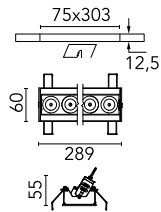

Light Shadow Adjustable No Trim Dali Version 8 Spots Optic Flood

03.9445.14ADA - Black/White

Recessed integrated luminaire with 8 LED lighting spots. Remote power supply included (220-240V).